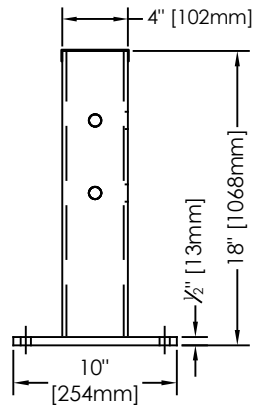

DOUBLE RAIL POST  
(133123)

SINGLE RAIL POST  
(133103)

11 GA. MATERIAL - RAIL  
1/4" MATERIAL - ENDS

NO.	DESCRIPTION	BY	DATE	DESCRIPTION		
				ECONOMY RAIL SYSTEM		
				JESCOGARD® BOLT ON RAILS		
				DRAWN BY	SCALE	MATERIAL
				CHK'D	DATE	DRAWING NO.
				TRACED	APP'D	