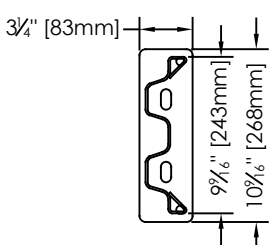

DOUBLE RAIL POST  
(133123)

SINGLE RAIL POST  
(133103)

11 GA. MATERIAL - RAIL  
1/4" MATERIAL - ENDS

NO.	DESCRIPTION	BY	DATE	DESCRIPTION		
				ECONOMY RAIL SYSTEM		
				JESCOGARD® BOLT ON RAILS		
				DRAWN BY	SCALE	MATERIAL
				CHK'D	DATE	DRAWING NO.
				TRACED	APP'D	