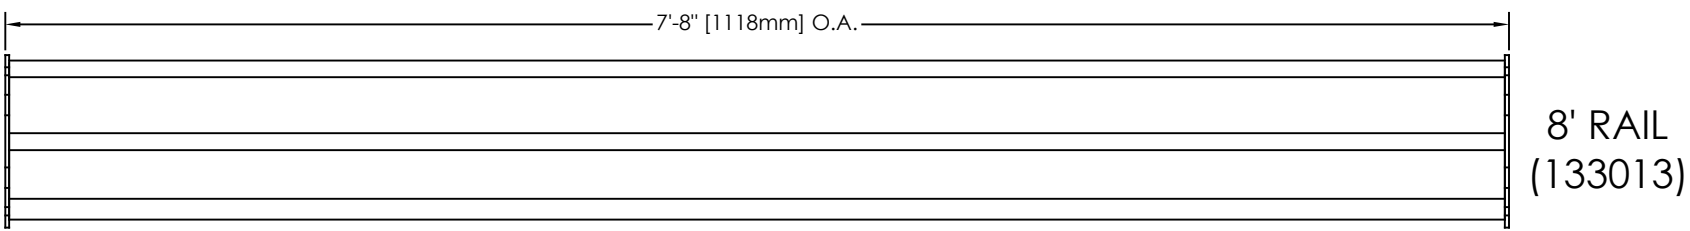

DOUBLE RAIL POST  
(133123)

SINGLE RAIL POST  
(133103)

11 GA. MATERIAL - RAIL  
1/4" MATERIAL - ENDS

NO.	DESCRIPTION	BY	DATE	DESCRIPTION		
				ECONOMY RAIL SYSTEM		
				JESCOGARD® BOLT ON RAILS		
				DRAWN BY	SCALE	MATERIAL
				CHK'D	DATE	DRAWING NO.
				TRACED	APP'D	