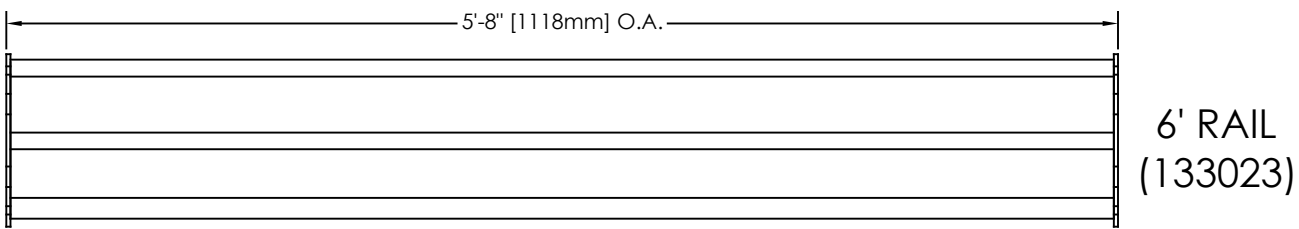

DOUBLE RAIL POST  
(133123)

SINGLE RAIL POST  
(133103)

11 GA. MATERIAL - RAIL  
1/4" MATERIAL - ENDS

NO.	DESCRIPTION	BY	DATE	DESCRIPTION		
				ECONOMY RAIL SYSTEM		
				JESCOGARD® BOLT ON RAILS		
				DRAWN BY	SCALE	MATERIAL
				CHK'D	DATE	DRAWING NO.
				TRACED	APP'D	