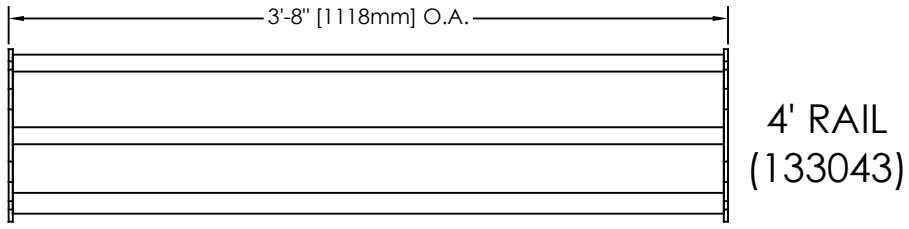

DOUBLE RAIL POST  
(133123)

SINGLE RAIL POST  
(133103)

11 GA. MATERIAL - RAIL  
1/4" MATERIAL - ENDS

NO.	DESCRIPTION	BY	DATE	DESCRIPTION		
				ECONOMY RAIL SYSTEM		
				JESCOGARD® BOLT ON RAILS		
				DRAWN BY	SCALE	MATERIAL
				CHK'D	DATE	DRAWING NO.
				TRACED	APP'D	