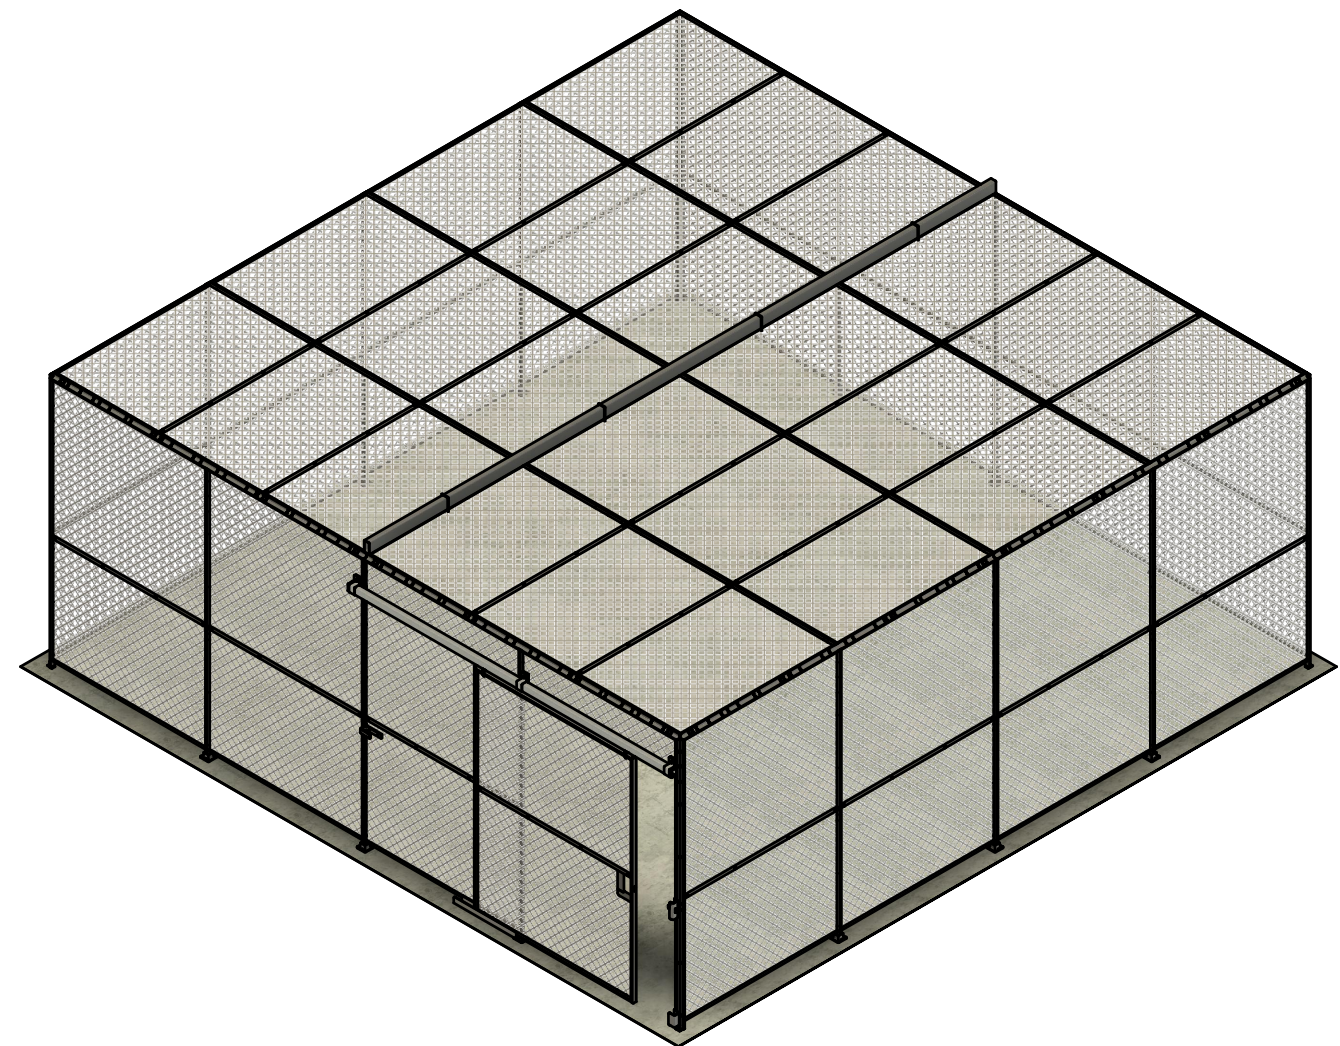

**FIRST PART
APPROVAL REQUIRED**
 APPROVED BY _____
 DATE _____

		TITLE 4 Sided Enclosure with ceiling 20'L x 20'W x 8'H 1½" diamond - 10ga mesh		
		SIZE B	COLOR Dk Gray	DWG NO 375845
DRAWN Jesse Pifer	DATE 5/9/2024	SCALE 1:33	WEIGHT 1,539 lbs	SHEET 1/1