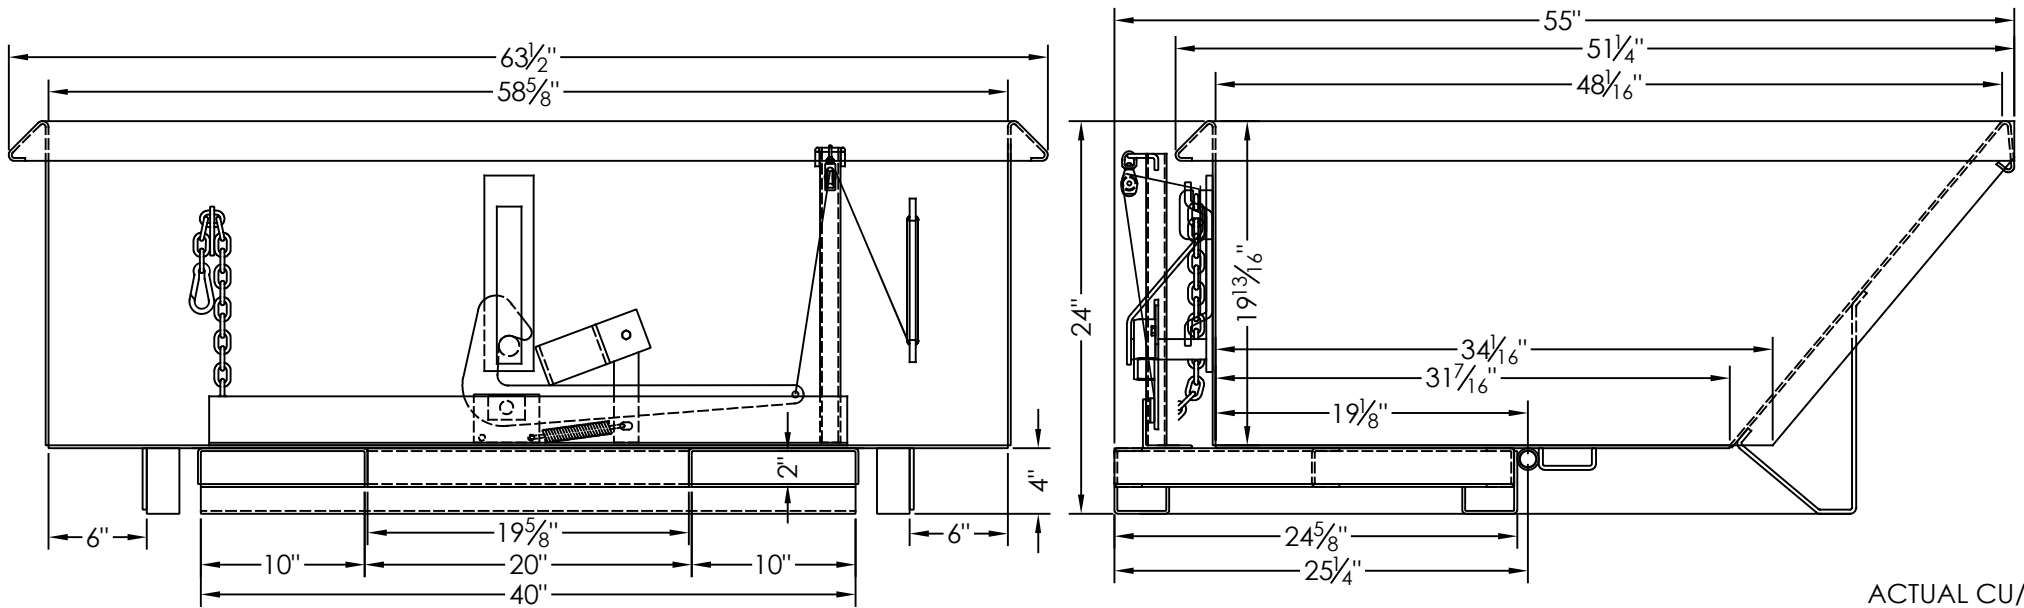

# jesco

Since 1932

ACTUAL CU/YD

**JESCOHUSKYDUMPER®**

.990

DESCRIPTION LOW PROFILE - SELF DUMPING HOPPER  
48 1/16" ID L X 58 5/8" ID W X 24" OAH - 1YD

DRAWN BY	JP	SCALE	MATERIAL
CHK'D		DATE	3/14/17
TRACED		APP'D	
			DRAWING NO. 215240