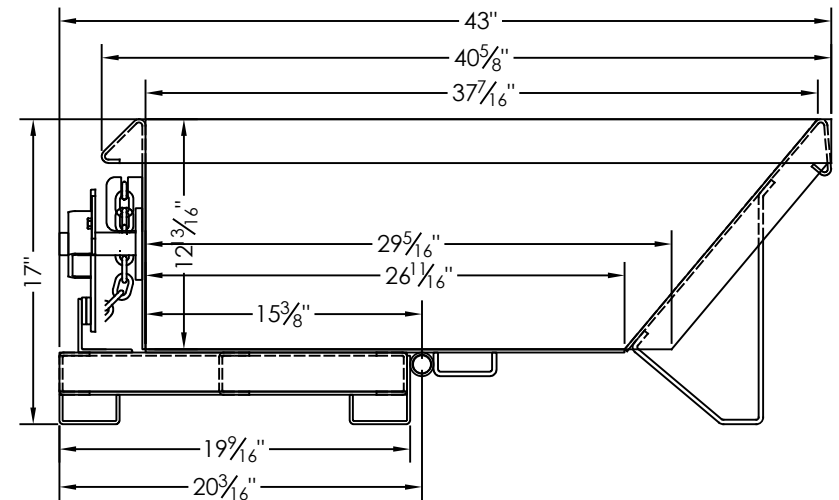

jesco

Since 1932

ACTUAL CU/YD

JESCOHUSKYDUMPER®

.503

DESCRIPTION LOW PROFILE - SELF DUMPING HOPPER
37 7/16" ID L X 57 1/8" ID W X 17" OAH - .50 YD

DRAWN BY	JP	SCALE	MATERIAL
CHK'D		DATE	6/23/17
TRACED		APP'D	
			DRAWING NO. 215220

CUSTOMER DRAWING APPROVAL
APPROVED BY _____
DATE _____