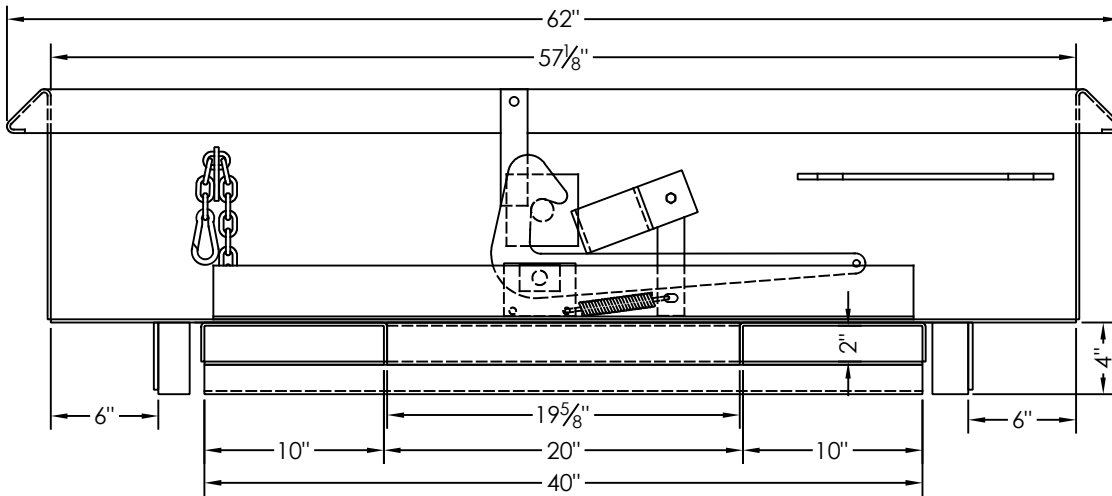

jesco

Since 1932

ACTUAL CU/YD

JESCOHUSKYDUMPER®

.503

DESCRIPTION LOW PROFILE - SELF DUMPING HOPPER
37 7/16" ID L X 57 1/8" ID W X 17" OAH - .50 YD

DRAWN BY	JP	SCALE	MATERIAL
CHK'D		DATE	6/23/17
TRACED		APP'D	
			DRAWING NO. 215220

CUSTOMER DRAWING APPROVAL
APPROVED BY _____
DATE _____