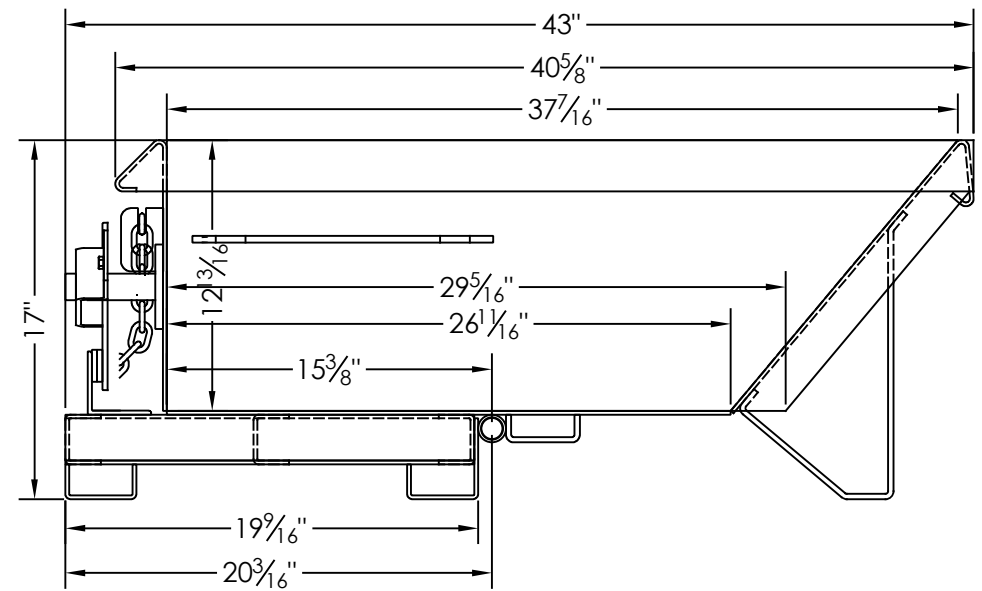

# jesco

Since 1932

ACTUAL CU/YD

**JESCOHUSKYDUMPER®**

DESCRIPTION LOW PROFILE - SELF DUMPING HOPPER  
37 7/16" ID L X 36 1/8" ID W X 17" OAH - .33 YD

DRAWN BY	JP	SCALE	MATERIAL
CHK'D		DATE	6/23/17
TRACED		APP'D	
			DRAWING NO. 215210