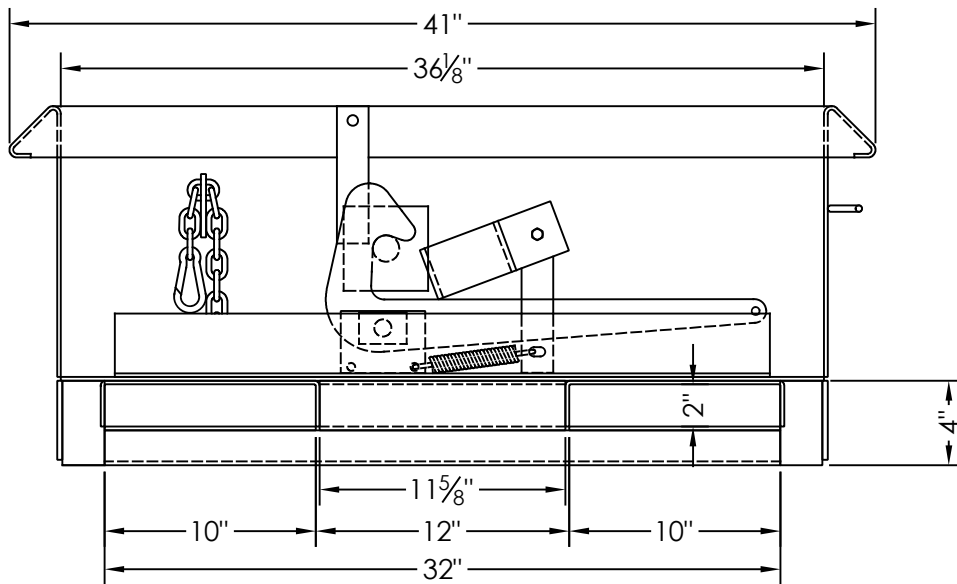

# jesco

Since 1932

ACTUAL CU/YD

**JESCOHUSKYDUMPER®**

DESCRIPTION LOW PROFILE - SELF DUMPING HOPPER  
37 7/16" ID L X 36 1/8" ID W X 17" OAH - .33 YD

DRAWN BY	JP	SCALE	MATERIAL
CHK'D		DATE	6/23/17
TRACED		APP'D	
			DRAWING NO. 215210