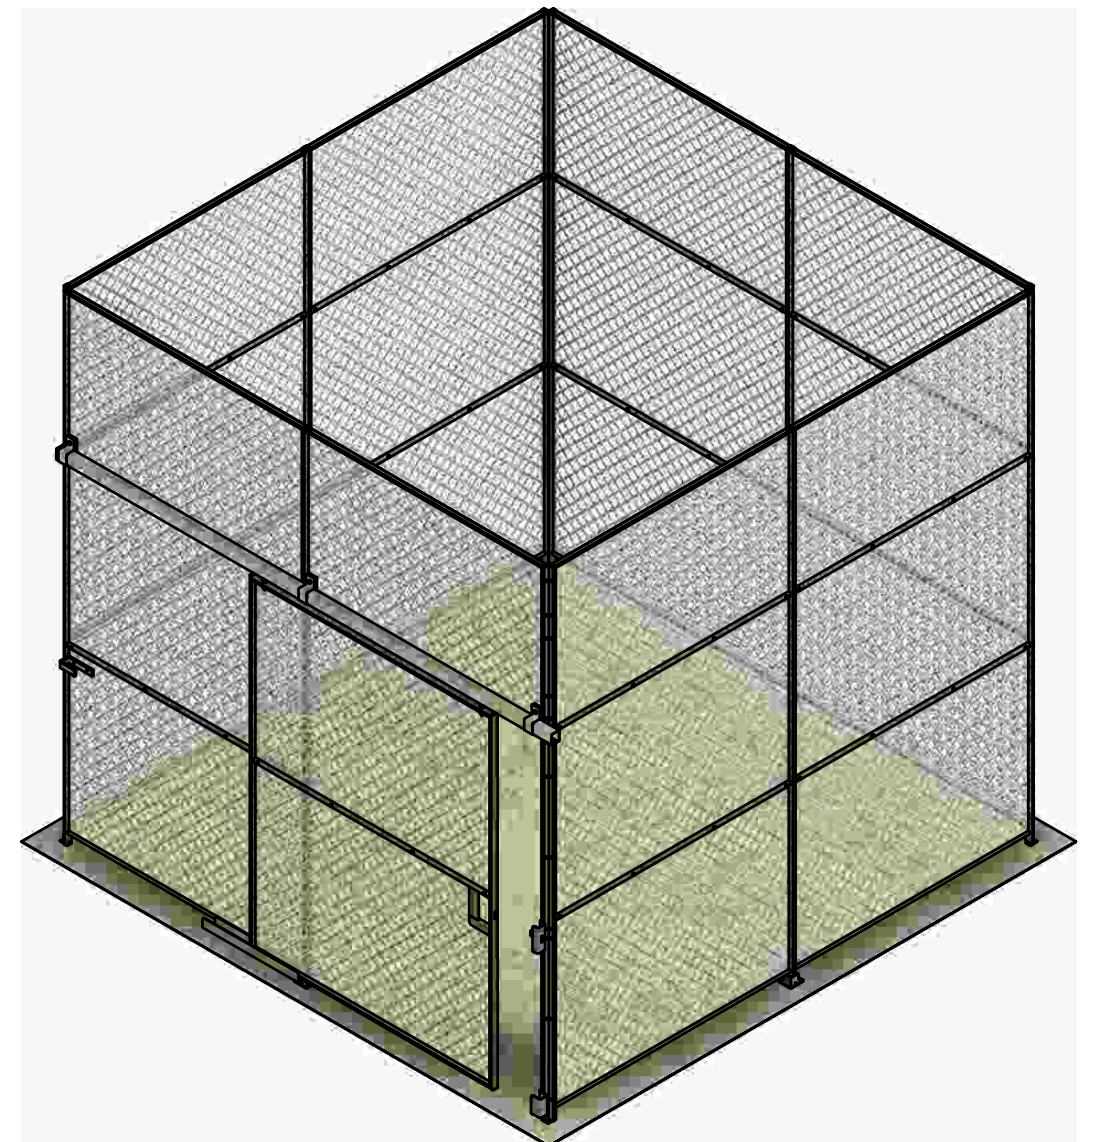

**FIRST PART  
APPROVAL REQUIRED**  
 APPROVED BY \_\_\_\_\_  
 DATE \_\_\_\_\_

		TITLE		
		<b>4 Sided Enclosure without ceiling 10'L x 10'W x 10'H</b> 1 1/2" diamond - 10ga mesh		
SIZE	COLOR	DWG NO	REV	
B	Dk Gray	376260		
DRAWN	Jesse Pifer	3/7/2024	SCALE 1:18	WEIGHT 595 lbs
			SHEET 1/1	