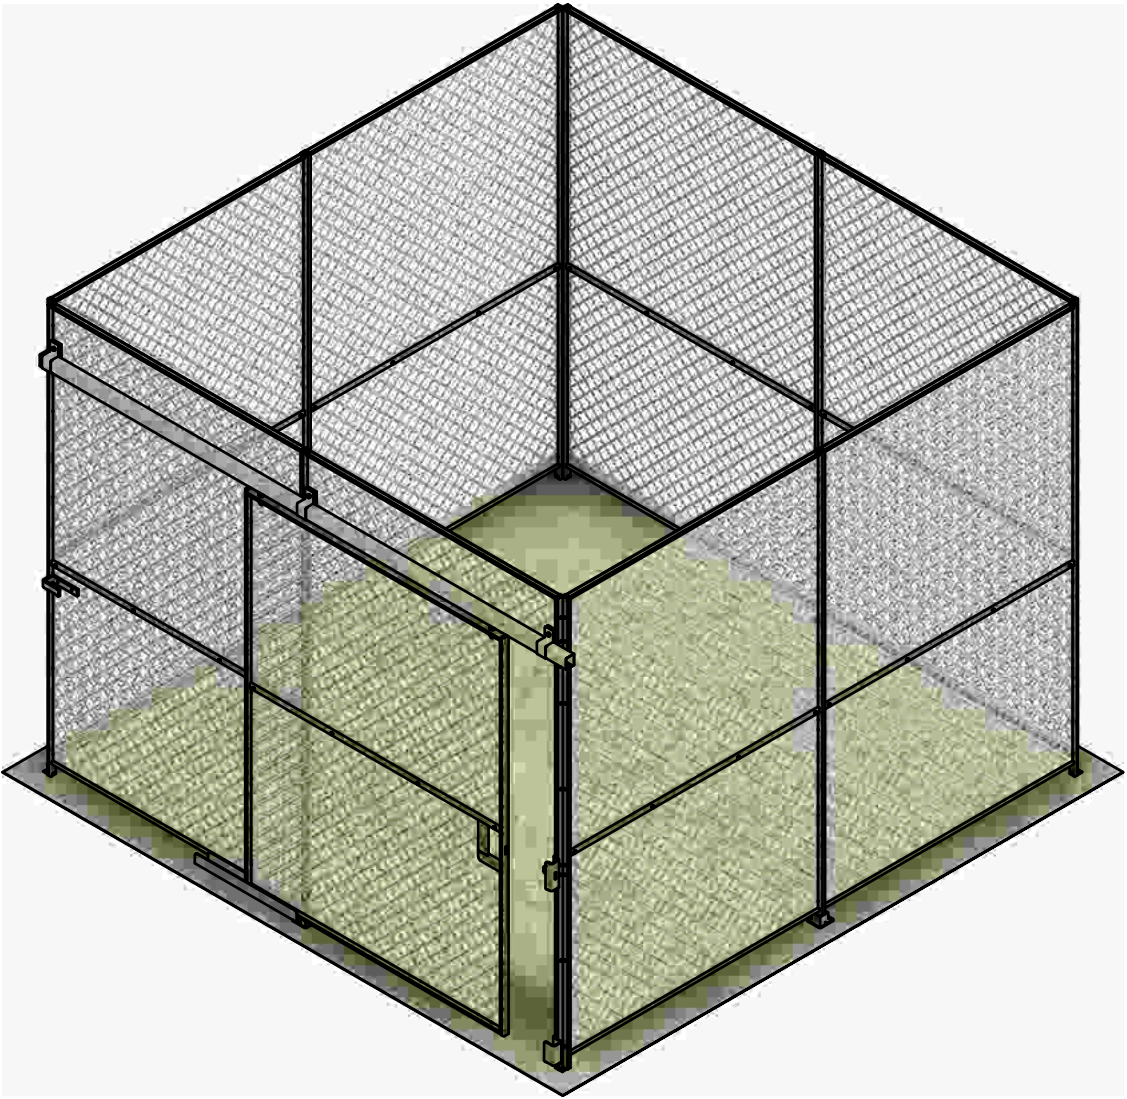

**FIRST PART  
APPROVAL REQUIRED**  
 APPROVED BY \_\_\_\_\_  
 DATE \_\_\_\_\_

		TITLE		
		<b>4 Sided Enclosure without ceiling</b> <b>10'L x 10'W x 8'H</b> 1 1/2" diamond - 10ga mesh		
SIZE	COLOR	DWG NO	REV	
B	Dk Gray	376255		
DRAWN	Jesse Pifer	3/7/2024	SCALE 1:18	WEIGHT 512 lbs
			SHEET 1/1	