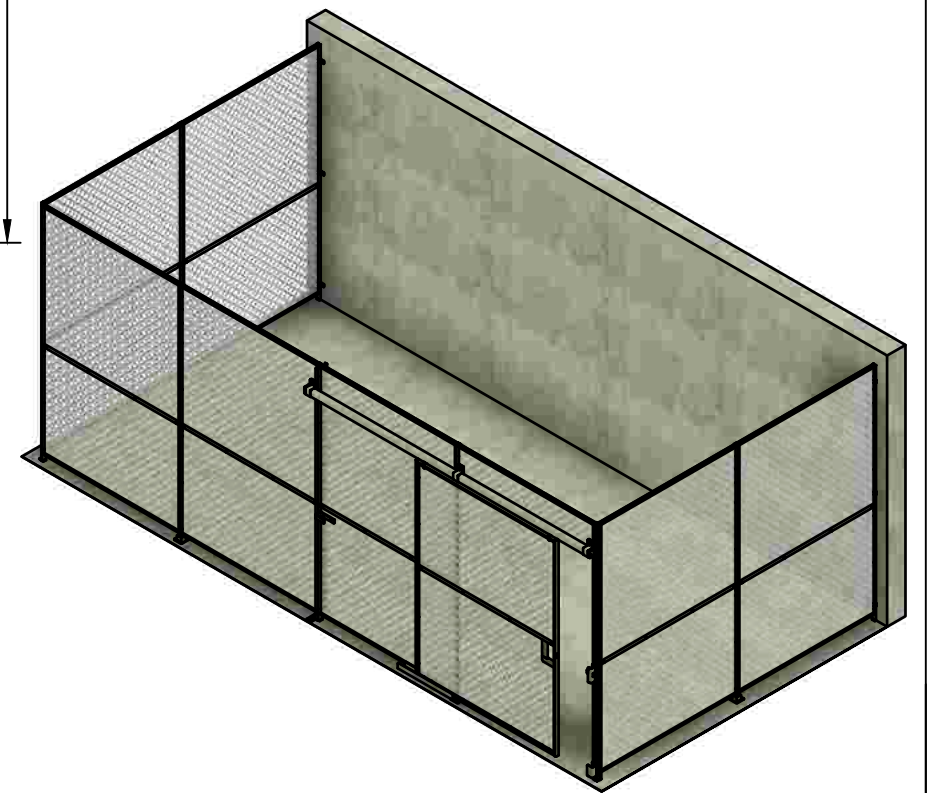

**FIRST PART
APPROVAL REQUIRED**
 APPROVED BY _____
 DATE _____

TITLE
3 Sided Enclosure without ceiling
10'L x 20'W x 8'H
 1 1/2" diamond - 10ga mesh

| SIZE | COLOR | DWG NO | REV |
|------|---------|--------|-----|
| B | Dk Gray | 376125 | |

DRAWN Jesse Pifer 5/8/2024 SCALE 1:26 WEIGHT 497 lbs SHEET 1/1