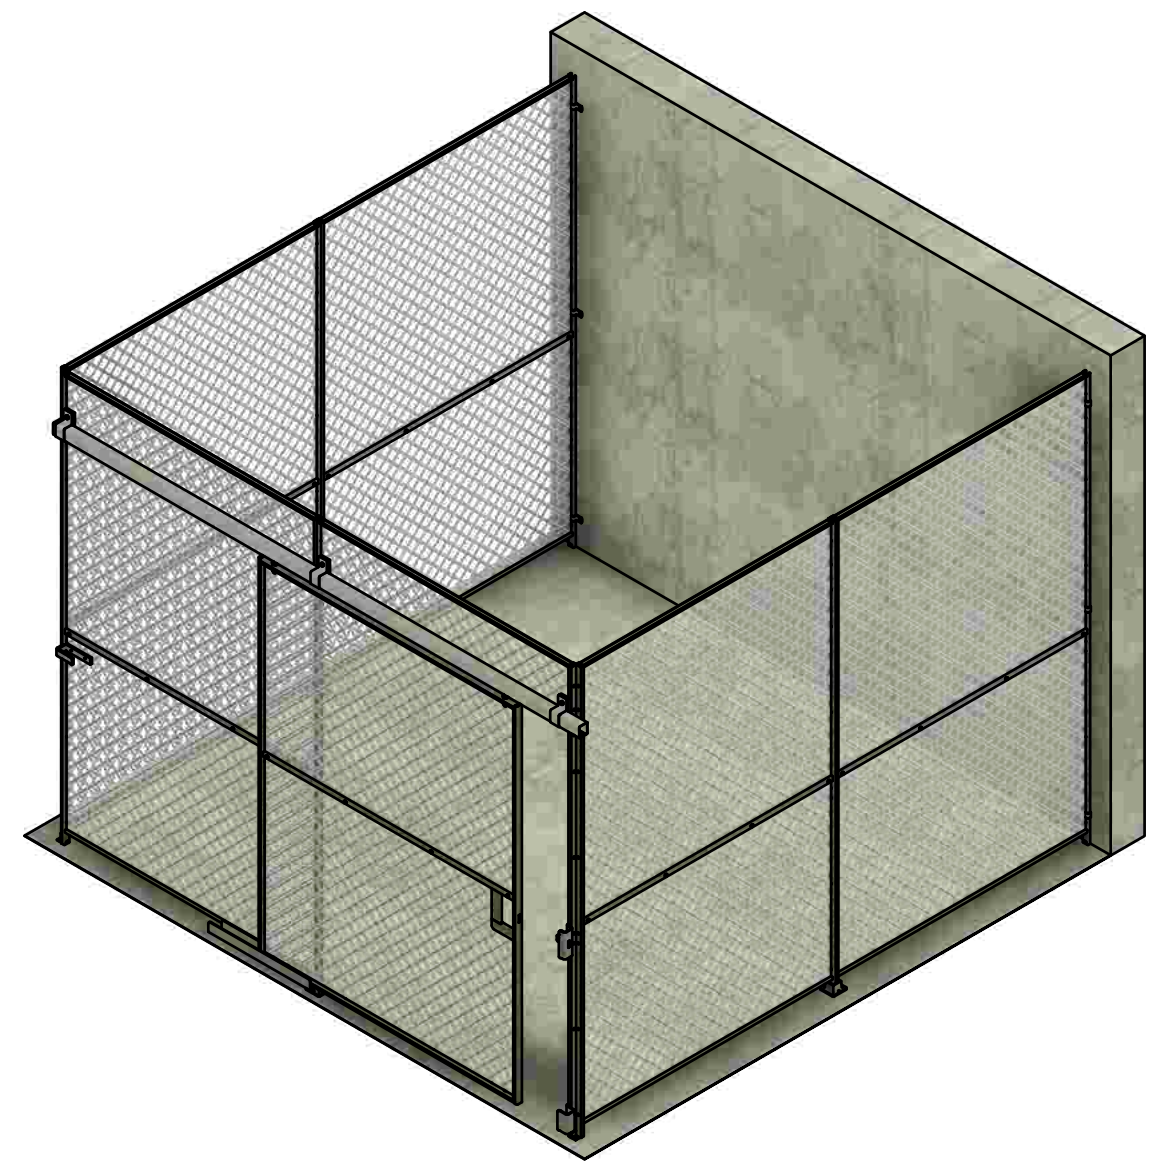

**FIRST PART  
APPROVAL REQUIRED**  
 APPROVED BY \_\_\_\_\_  
 DATE \_\_\_\_\_

TITLE			
<b>3 Sided Enclosure without ceiling</b>			
<b>10'L x 10'W x 8'H</b>			
1 1/2" diamond - 10ga mesh			
SIZE	COLOR	DWG NO	REV
B	Dk Gray	376105	

DRAWN	Jesse Pifer	3/7/2024	SCALE 1:20	WEIGHT 395 lbs	SHEET 1/1
-------	-------------	----------	------------	----------------	-----------