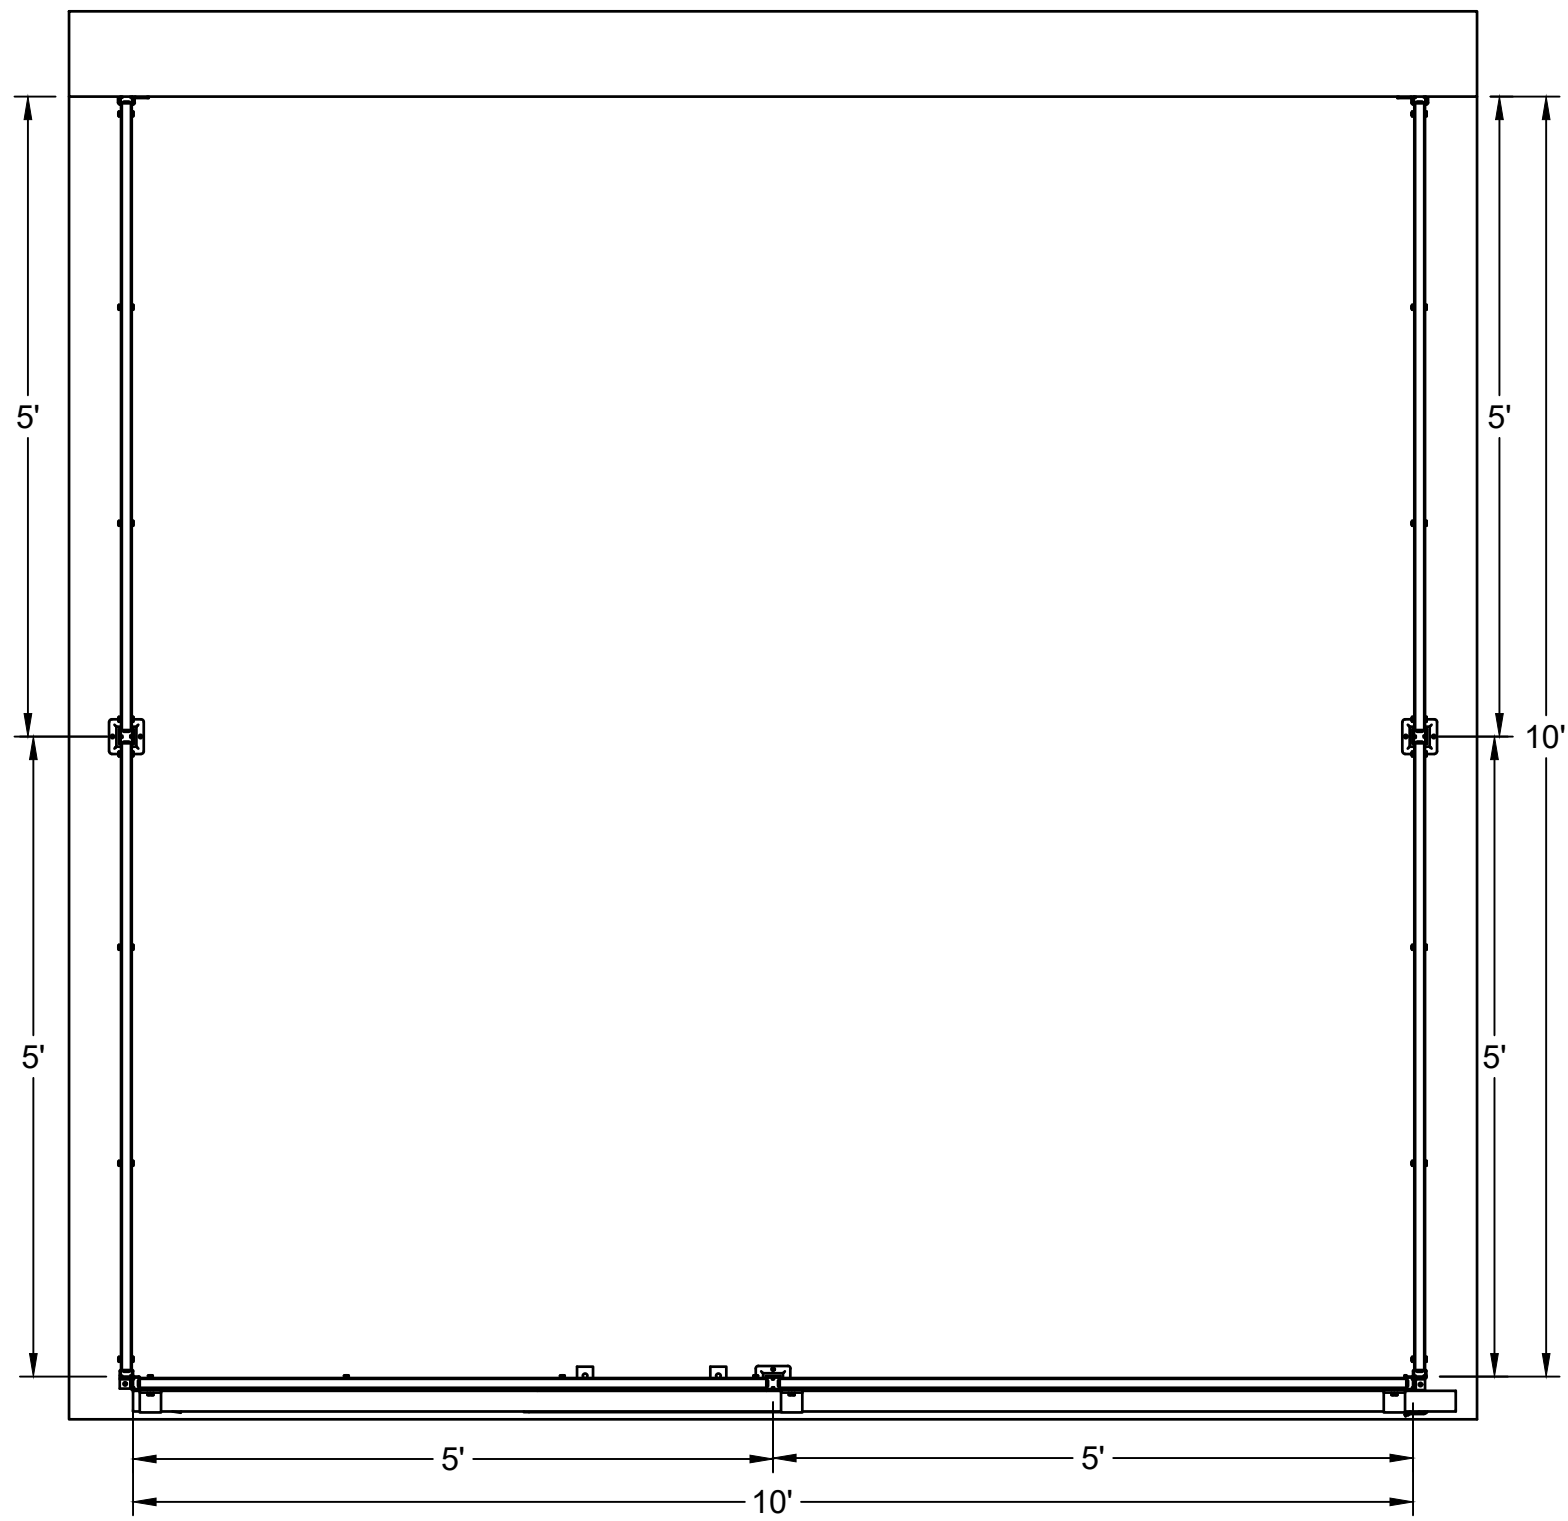

**FIRST PART  
APPROVAL REQUIRED**  
 APPROVED BY \_\_\_\_\_  
 DATE \_\_\_\_\_

TITLE			
<b>3 Sided Enclosure without ceiling</b>			
<b>10'L x 10'W x 8'H</b>			
1 1/2" diamond - 10ga mesh			
SIZE	COLOR	DWG NO	REV
B	Dk Gray	376105	

DRAWN	Jesse Pifer	3/7/2024	SCALE 1:20	WEIGHT 395 lbs	SHEET 1/1
-------	-------------	----------	------------	----------------	-----------