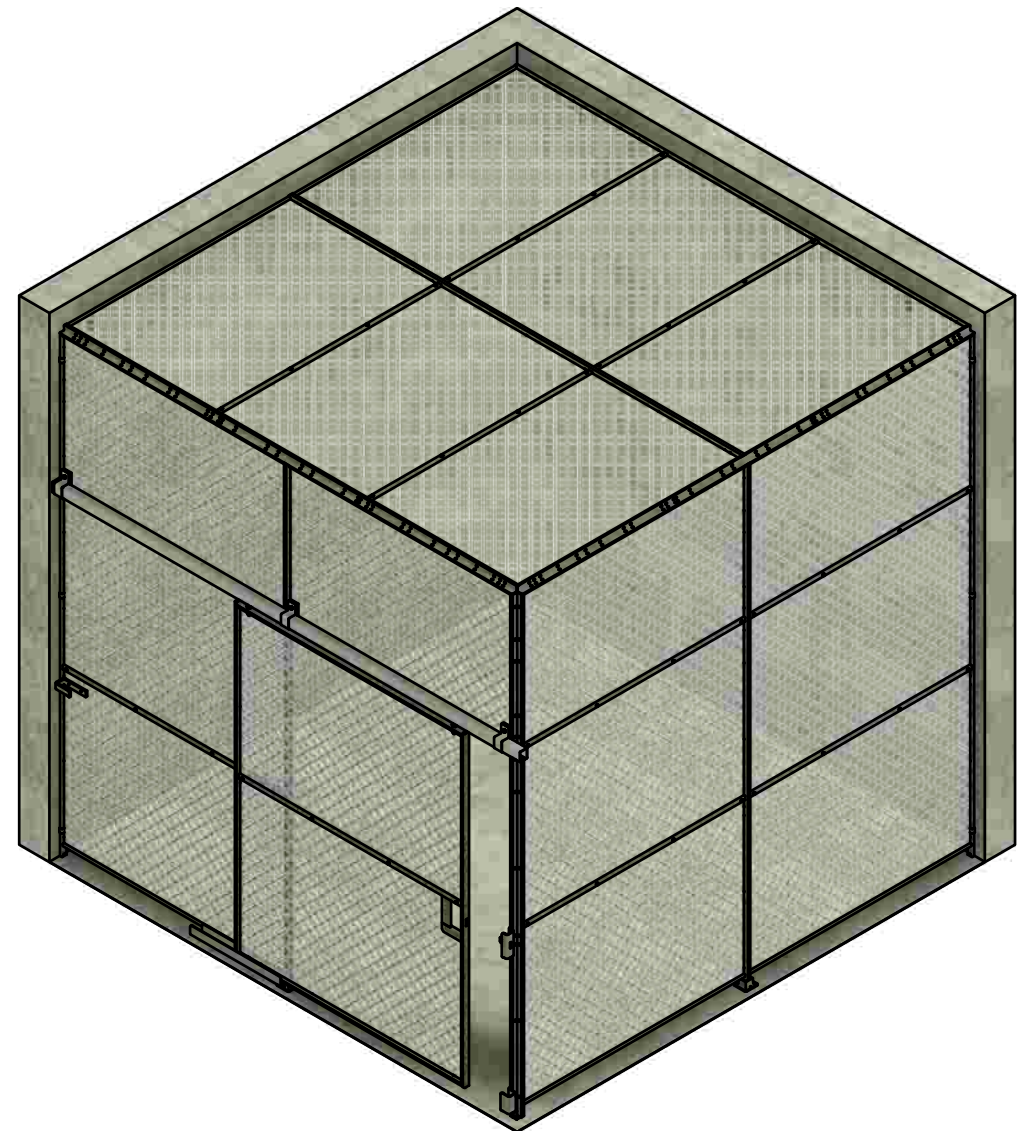

**FIRST PART
APPROVAL REQUIRED**
 APPROVED BY _____
 DATE _____

		TITLE		
		2 Sided Enclosure with ceiling 10'L x 10'W x 10'H 1 1/2" diamond - 10ga mesh		
SIZE	COLOR	DWG NO	REV	
B	Dk Gray	375510		
DRAWN	Jesse Pifer	5/9/2024	SCALE 1:18	WEIGHT 469 lbs
			SHEET 1/1	