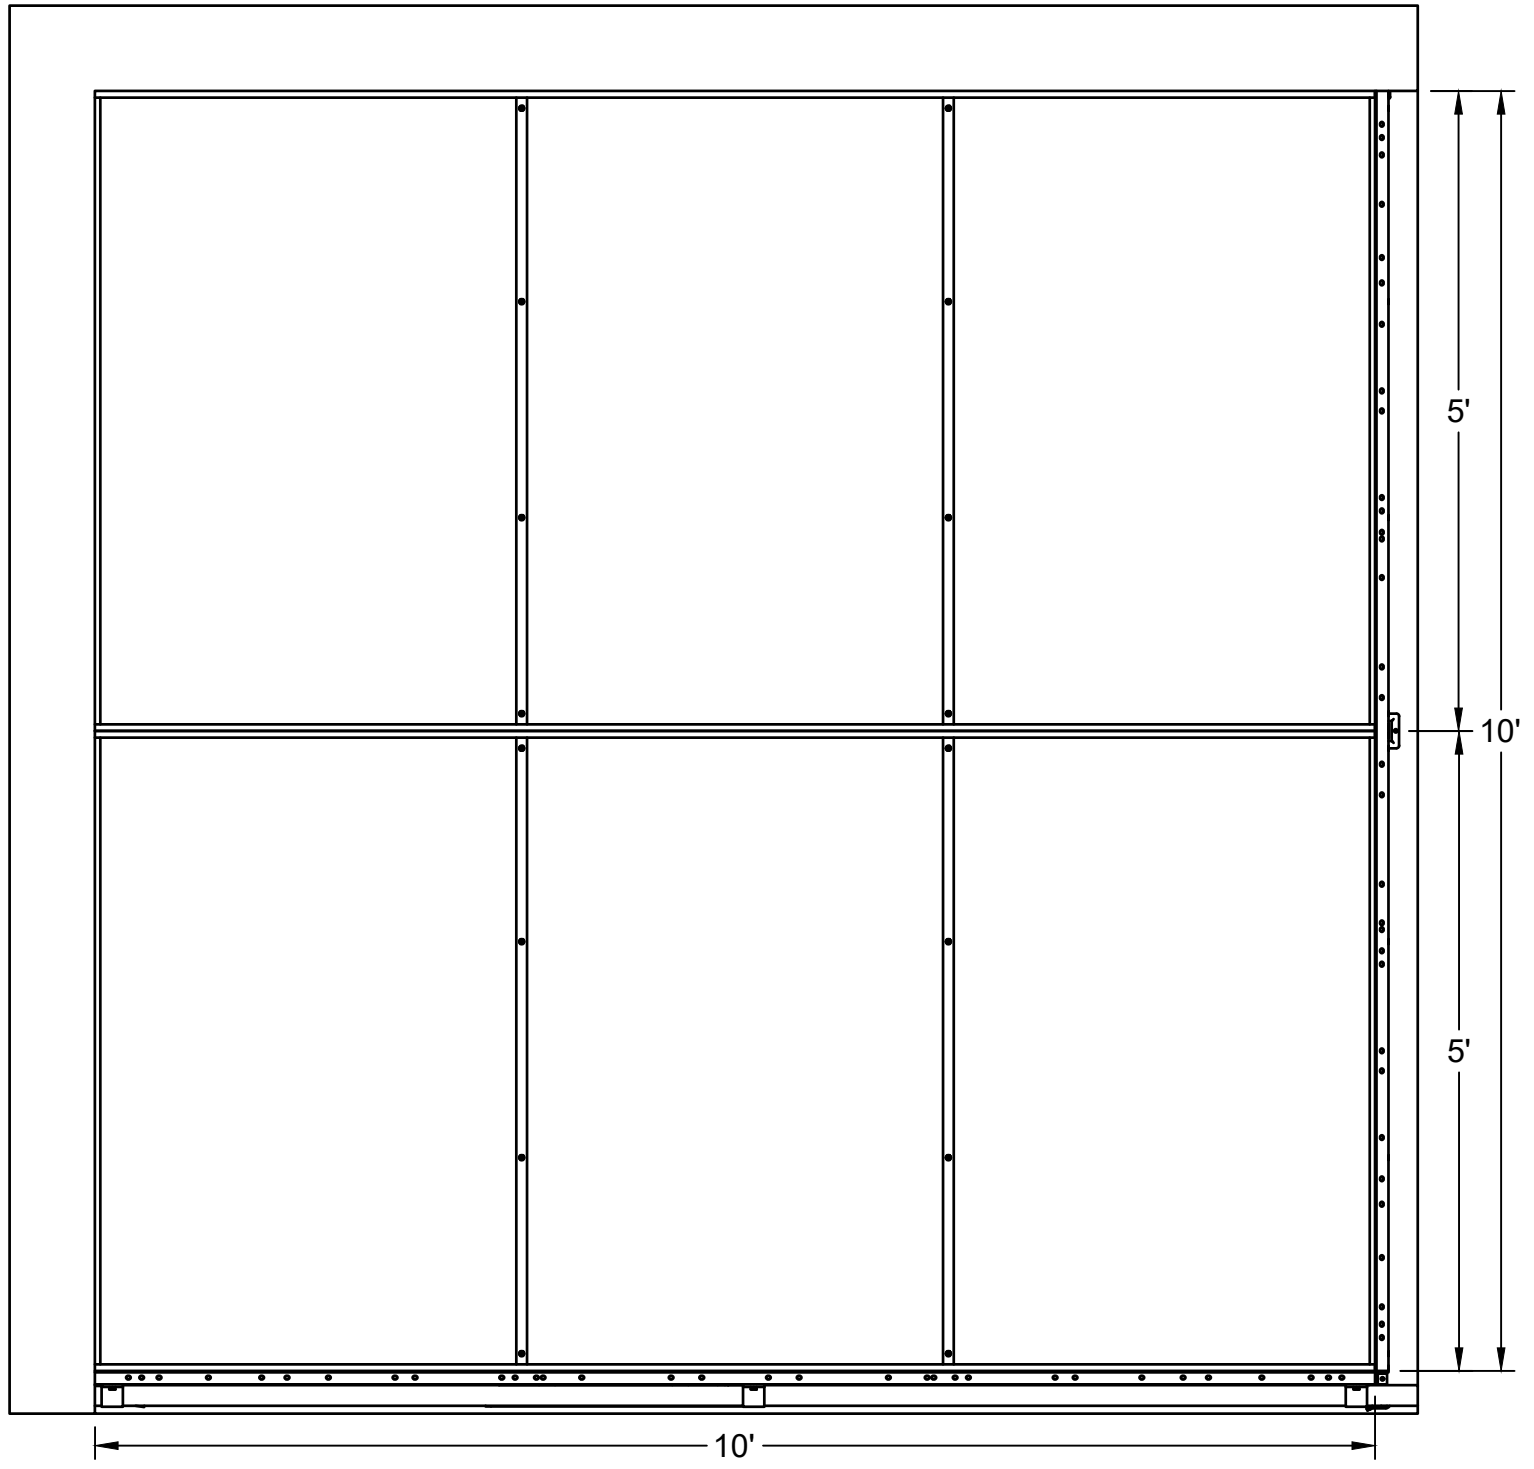

**FIRST PART
APPROVAL REQUIRED**
 APPROVED BY _____
 DATE _____

		TITLE		
		2 Sided Enclosure with ceiling 10'L x 10'W x 10'H 1 1/2" diamond - 10ga mesh		
SIZE	COLOR	DWG NO	REV	
B	Dk Gray	375510		
DRAWN	Jesse Pifer	5/9/2024	SCALE 1:18	WEIGHT 469 lbs
			SHEET 1/1	