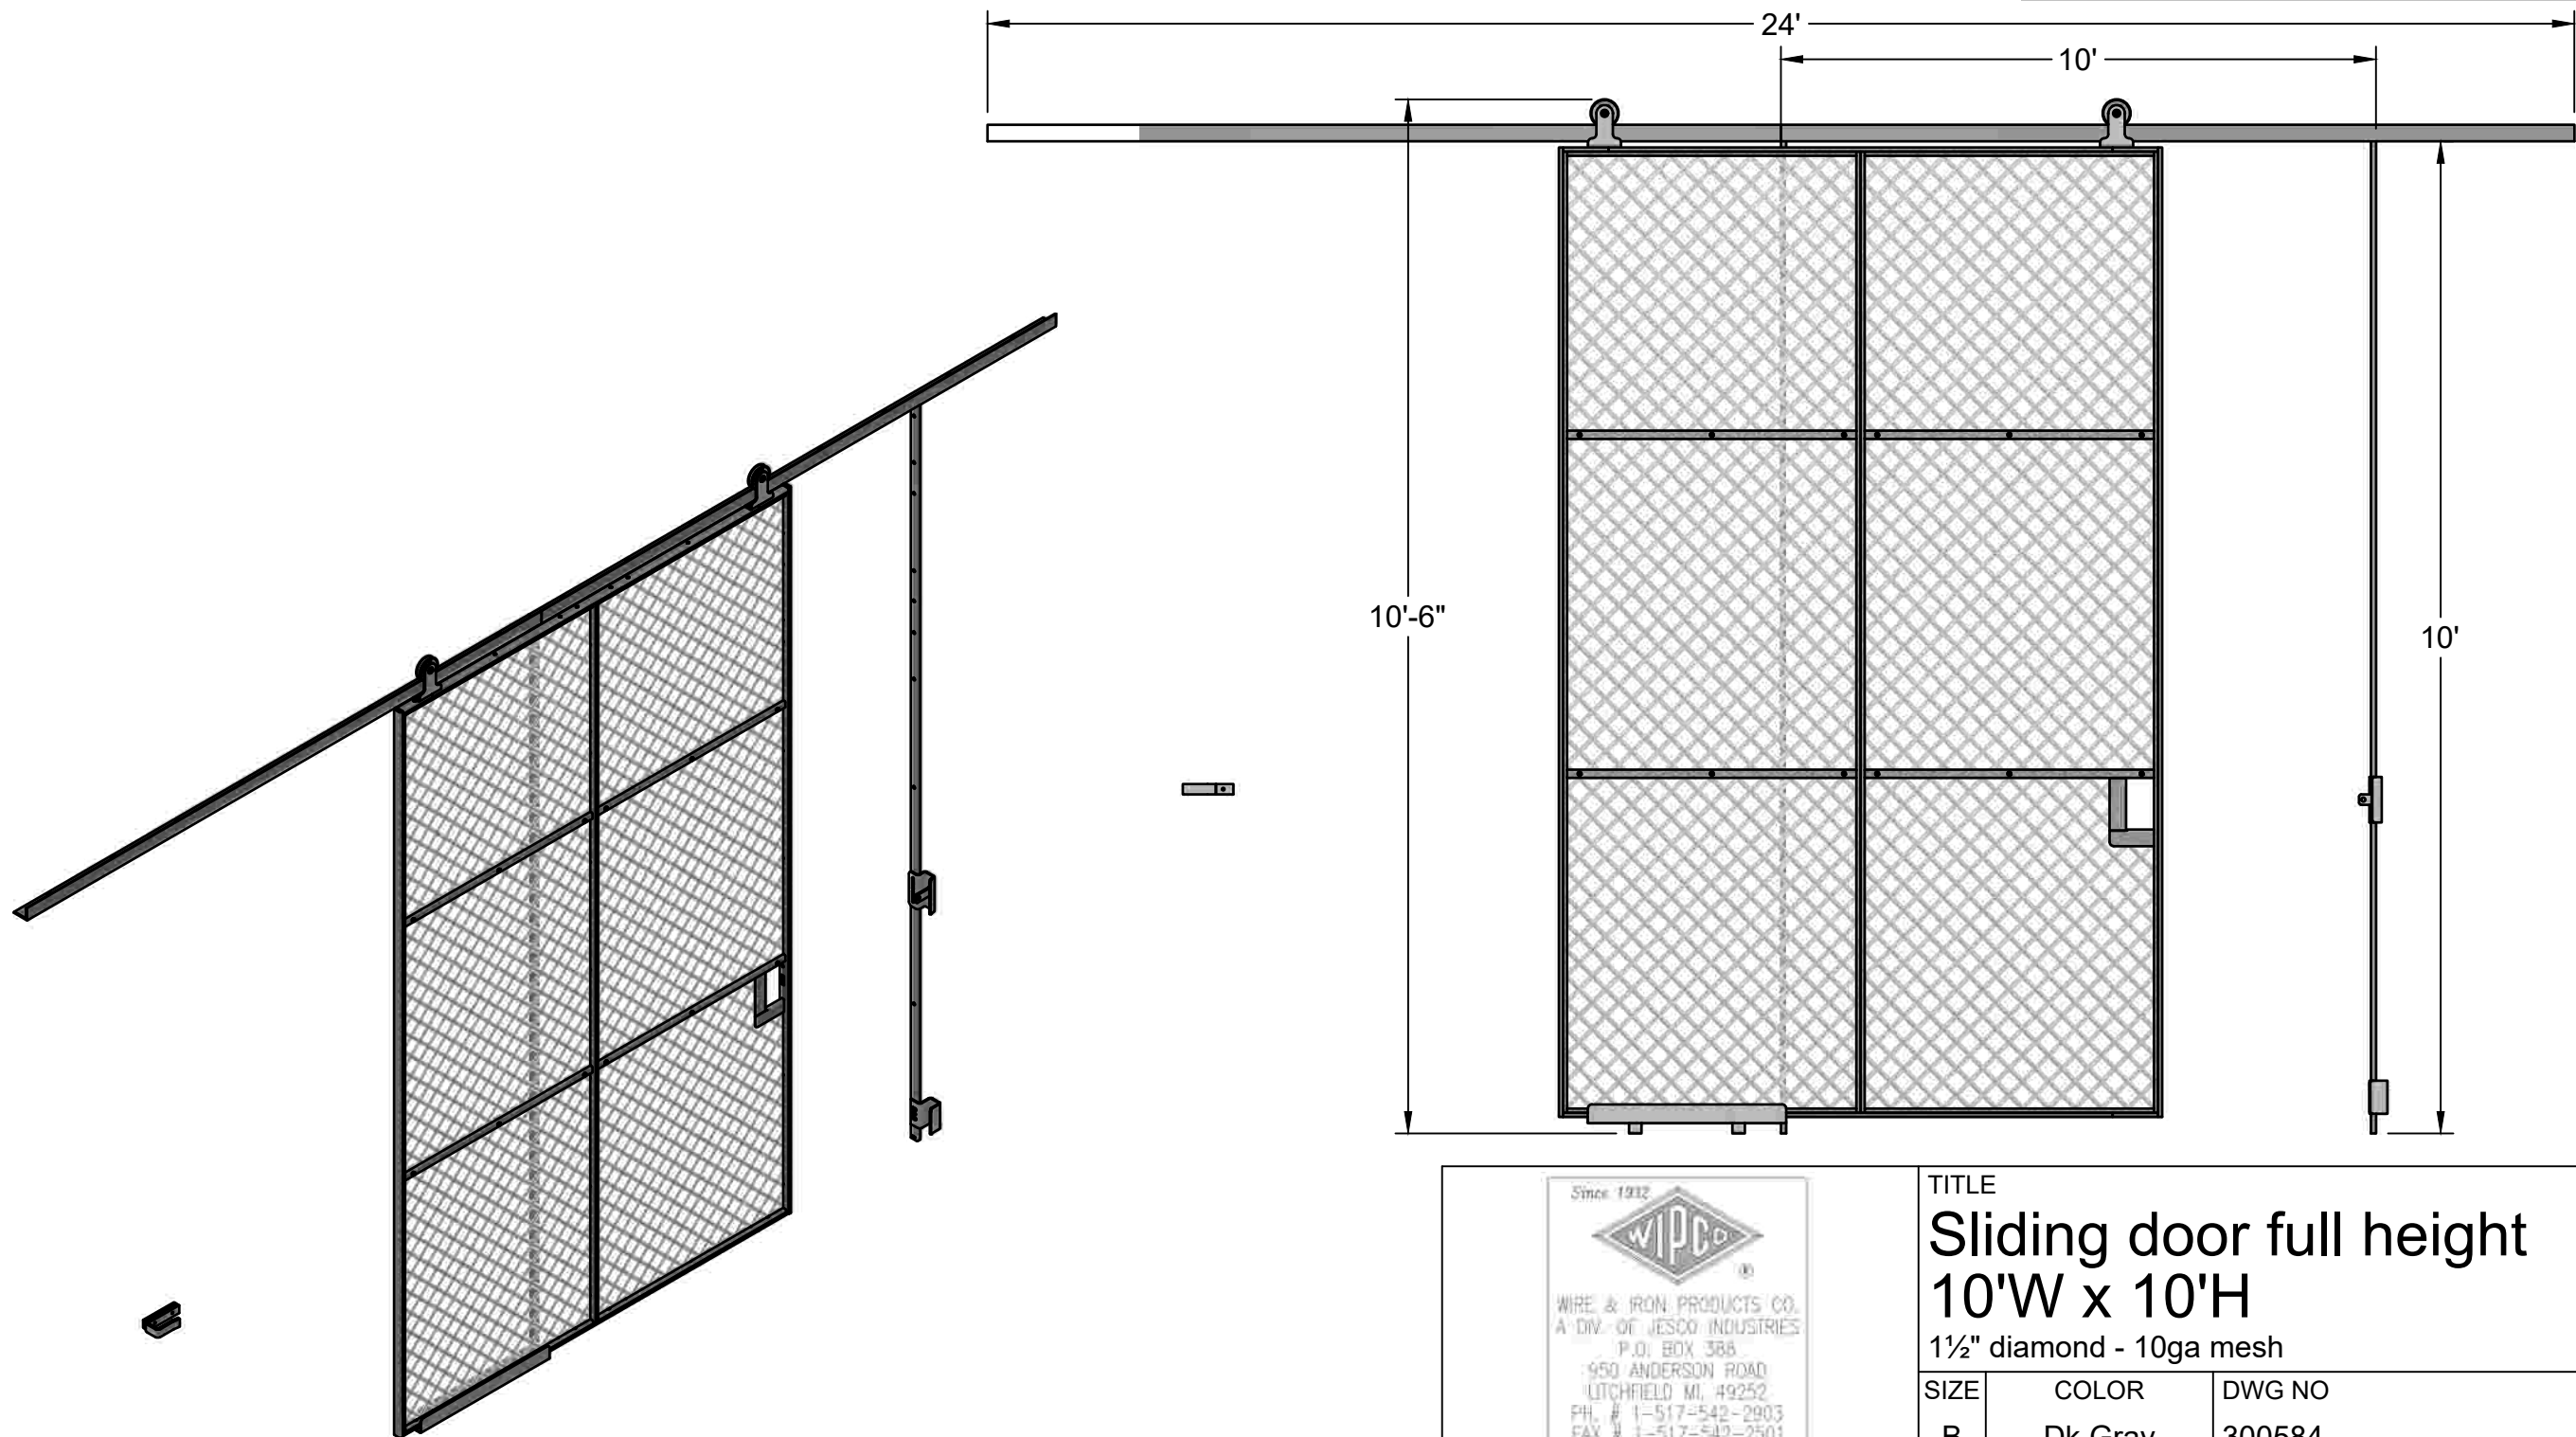

**FIRST PART
APPROVAL REQUIRED**
APPROVED BY _____
DATE _____

Since 1932

WIRE & IRON PRODUCTS CO.
A DIV. OF JESCO INDUSTRIES
P.O. BOX 388
950 ANDERSON ROAD
LITCHFIELD MI, 49252
PH. # 1-517-542-2903
FAX # 1-517-542-2501

TITLE			
Sliding door full height 10'W x 10'H			
1 1/2" diamond - 10ga mesh			
SIZE	COLOR	DWG NO	REV
B	Dk Gray	300584	

DRAWN	Jesse Pifer	5/10/2024	SCALE 1:22	WEIGHT 305 lbs	SHEET 1/1