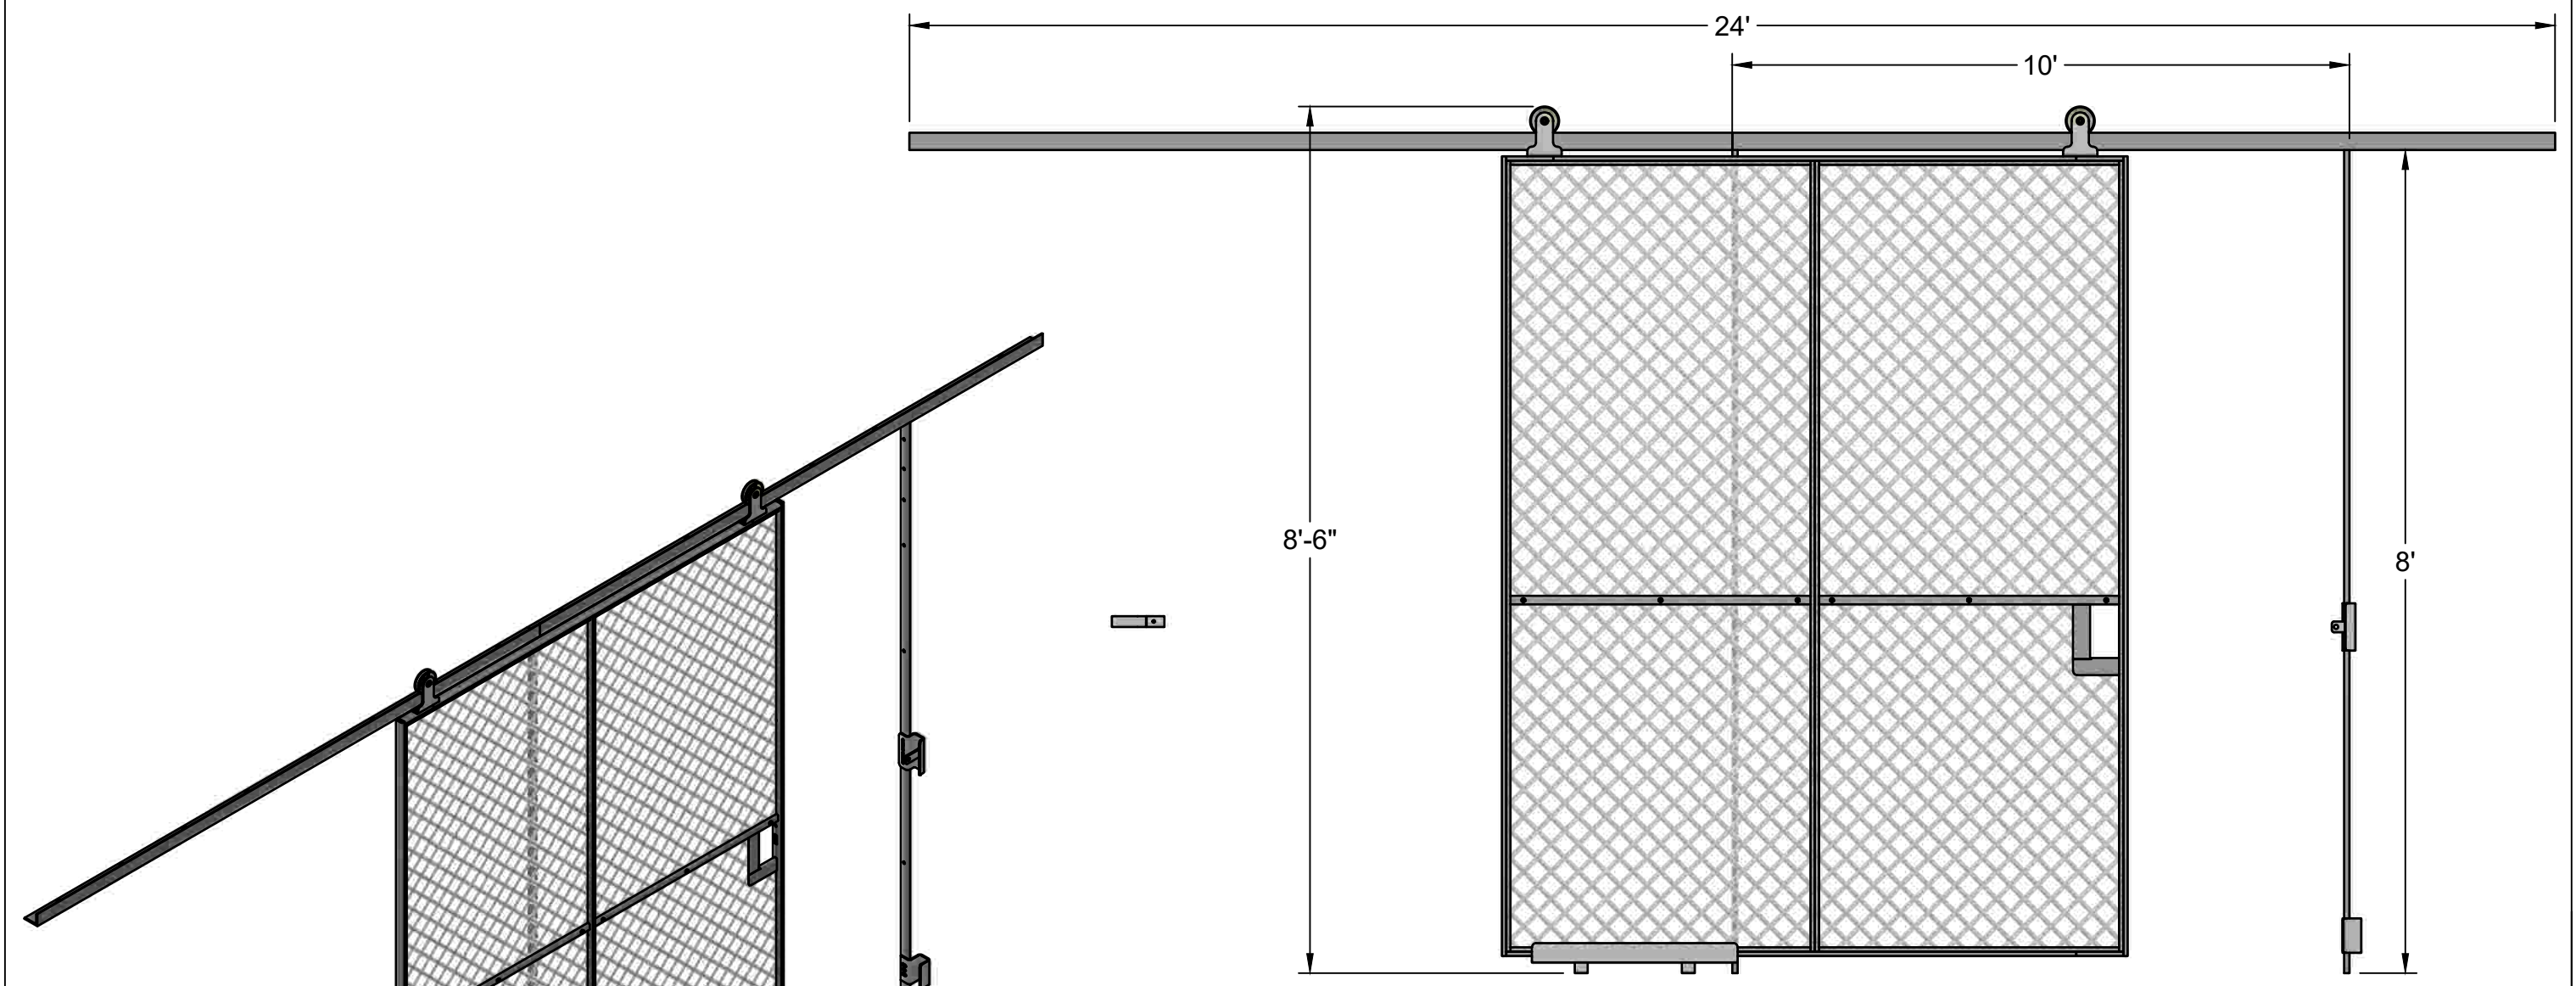

**FIRST PART
APPROVAL REQUIRED**
 APPROVED BY _____
 DATE _____

		TITLE Sliding door full height 10'W x 8'H 1½" diamond - 10ga mesh		
		SIZE B	COLOR Dk Gray	DWG NO 300582
DRAWN Jesse Pifer	SCALE 1:19	WEIGHT 278 lbs	SHEET 1/1	