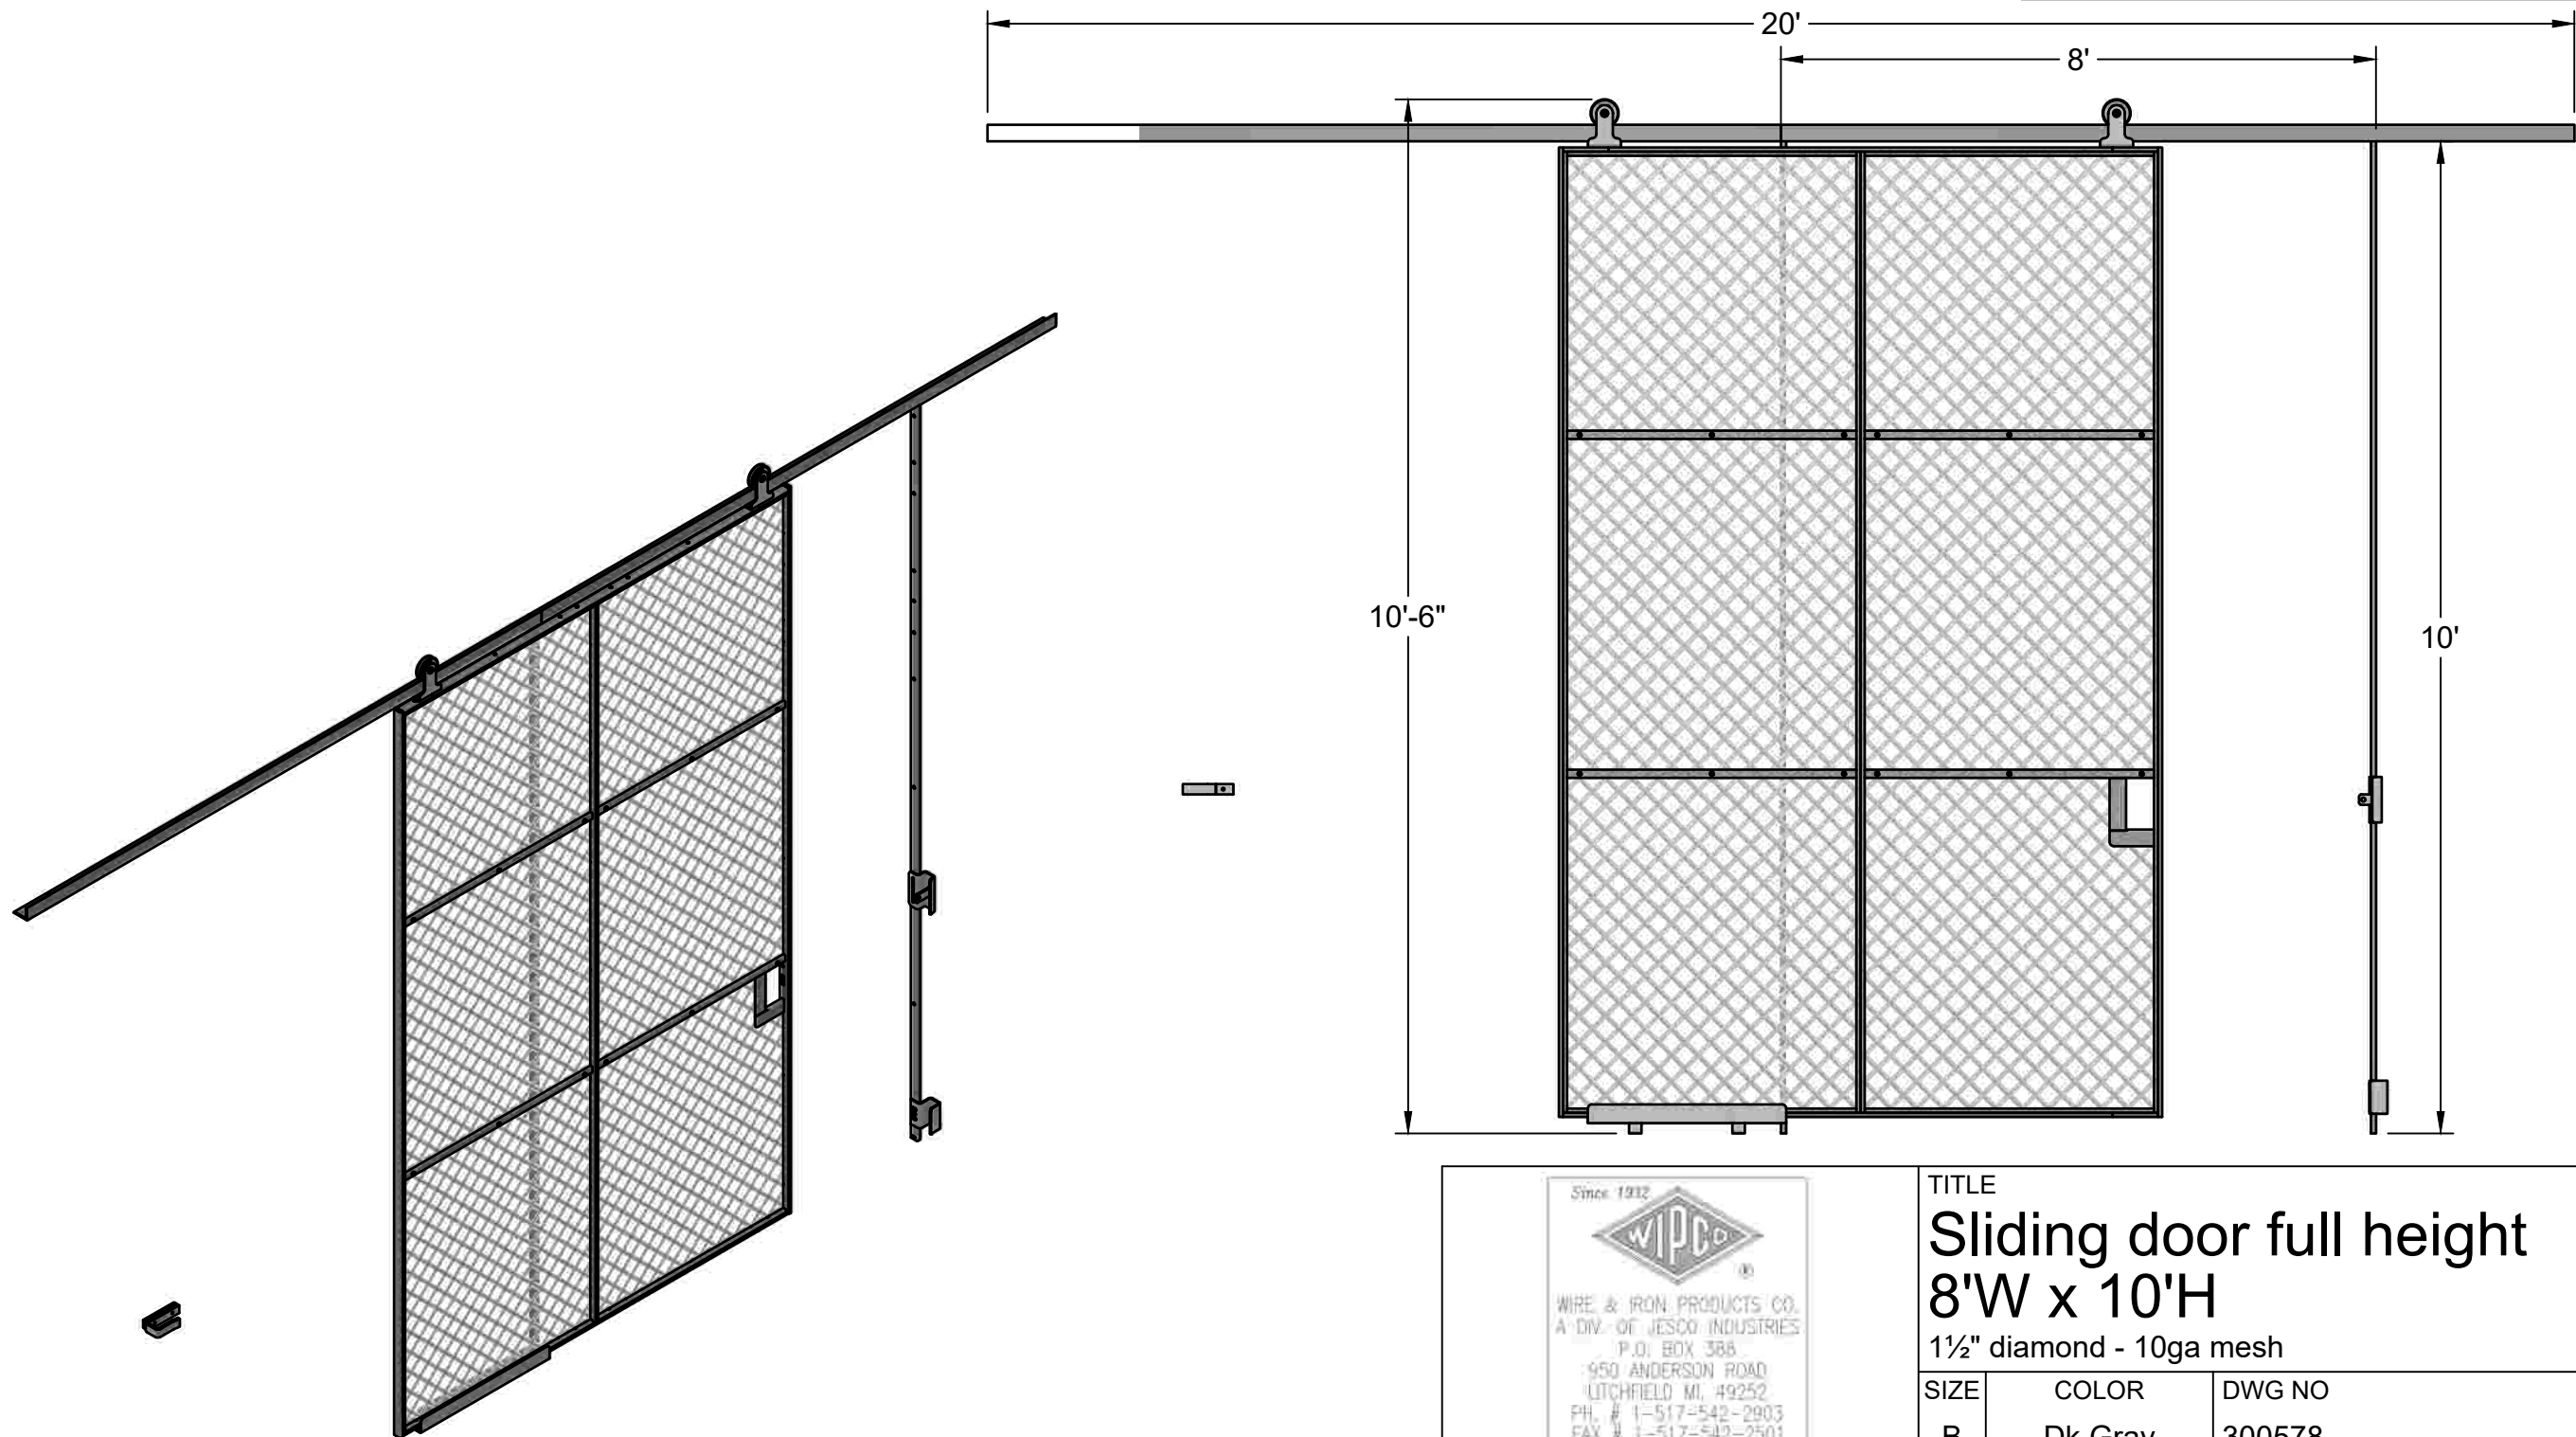

**FIRST PART
APPROVAL REQUIRED**
APPROVED BY _____
DATE _____

Since 1932

WIRE & IRON PRODUCTS CO.
A DIV. OF JESCO INDUSTRIES
P.O. BOX 388
950 ANDERSON ROAD
LITCHFIELD MI, 49252
PH. # 1-517-542-2903
FAX # 1-517-542-2501

TITLE			
Sliding door full height 8'W x 10'H			
1½" diamond - 10ga mesh			
SIZE	COLOR	DWG NO	REV
B	Dk Gray	300578	

DRAWN	Jesse Pifer	5/10/2024	SCALE 1:22	WEIGHT 275 lbs	SHEET 1/1