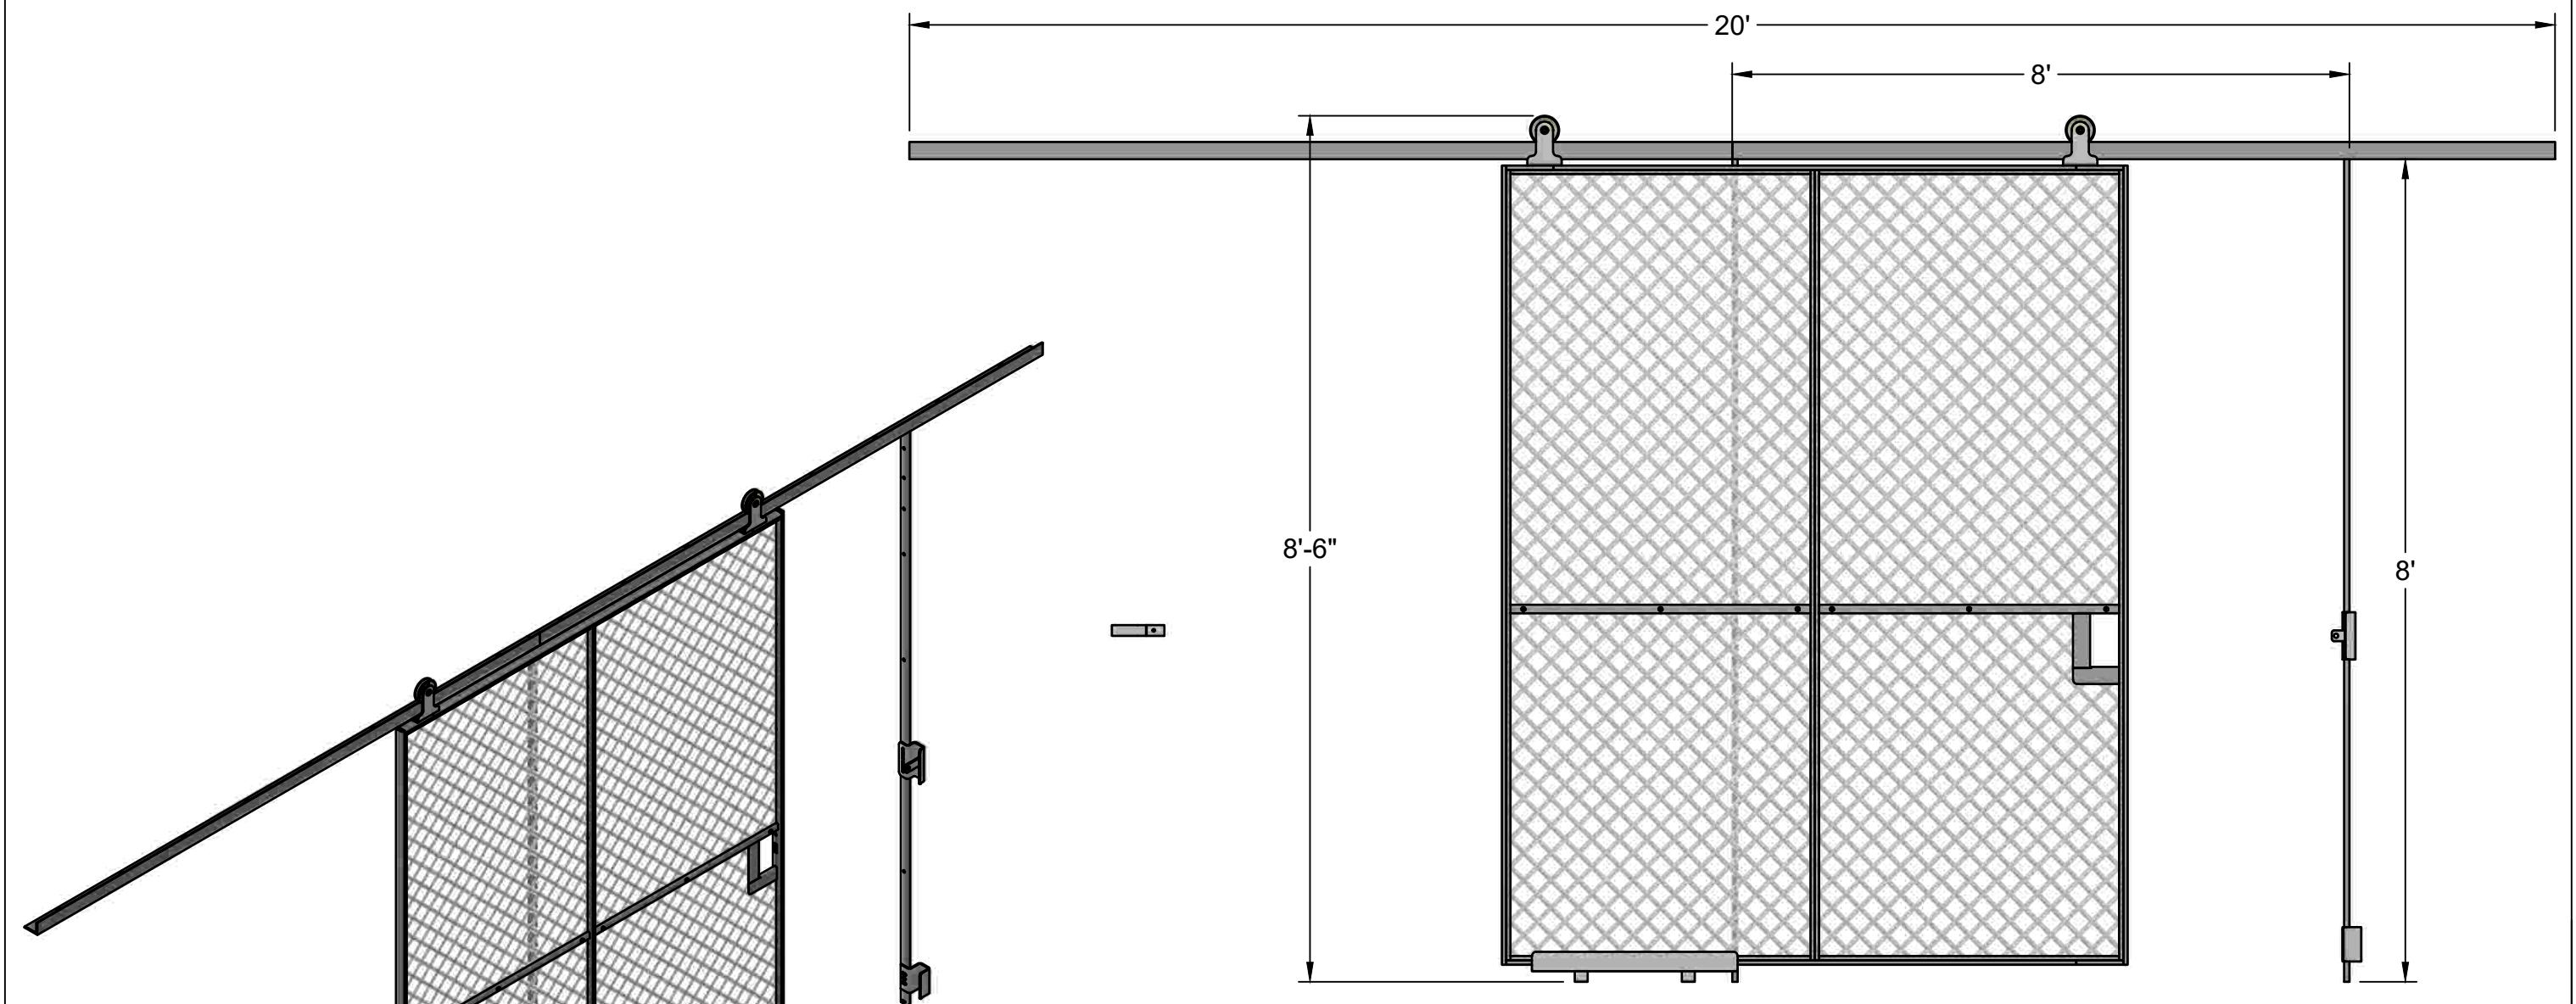

**FIRST PART  
APPROVAL REQUIRED**  
 APPROVED BY \_\_\_\_\_  
 DATE \_\_\_\_\_

		<b>TITLE</b> <b>Sliding door full height</b> <b>8'W x 8'H</b> 1 1/2" diamond - 10ga mesh		
		<b>SIZE</b> B	<b>COLOR</b> Dk Gray	<b>DWG NO</b> 300576
<b>DRAWN</b> Jesse Pifer	<b>SCALE</b> 1:19	<b>WEIGHT</b> 245 lbs	<b>SHEET</b> 1/1	