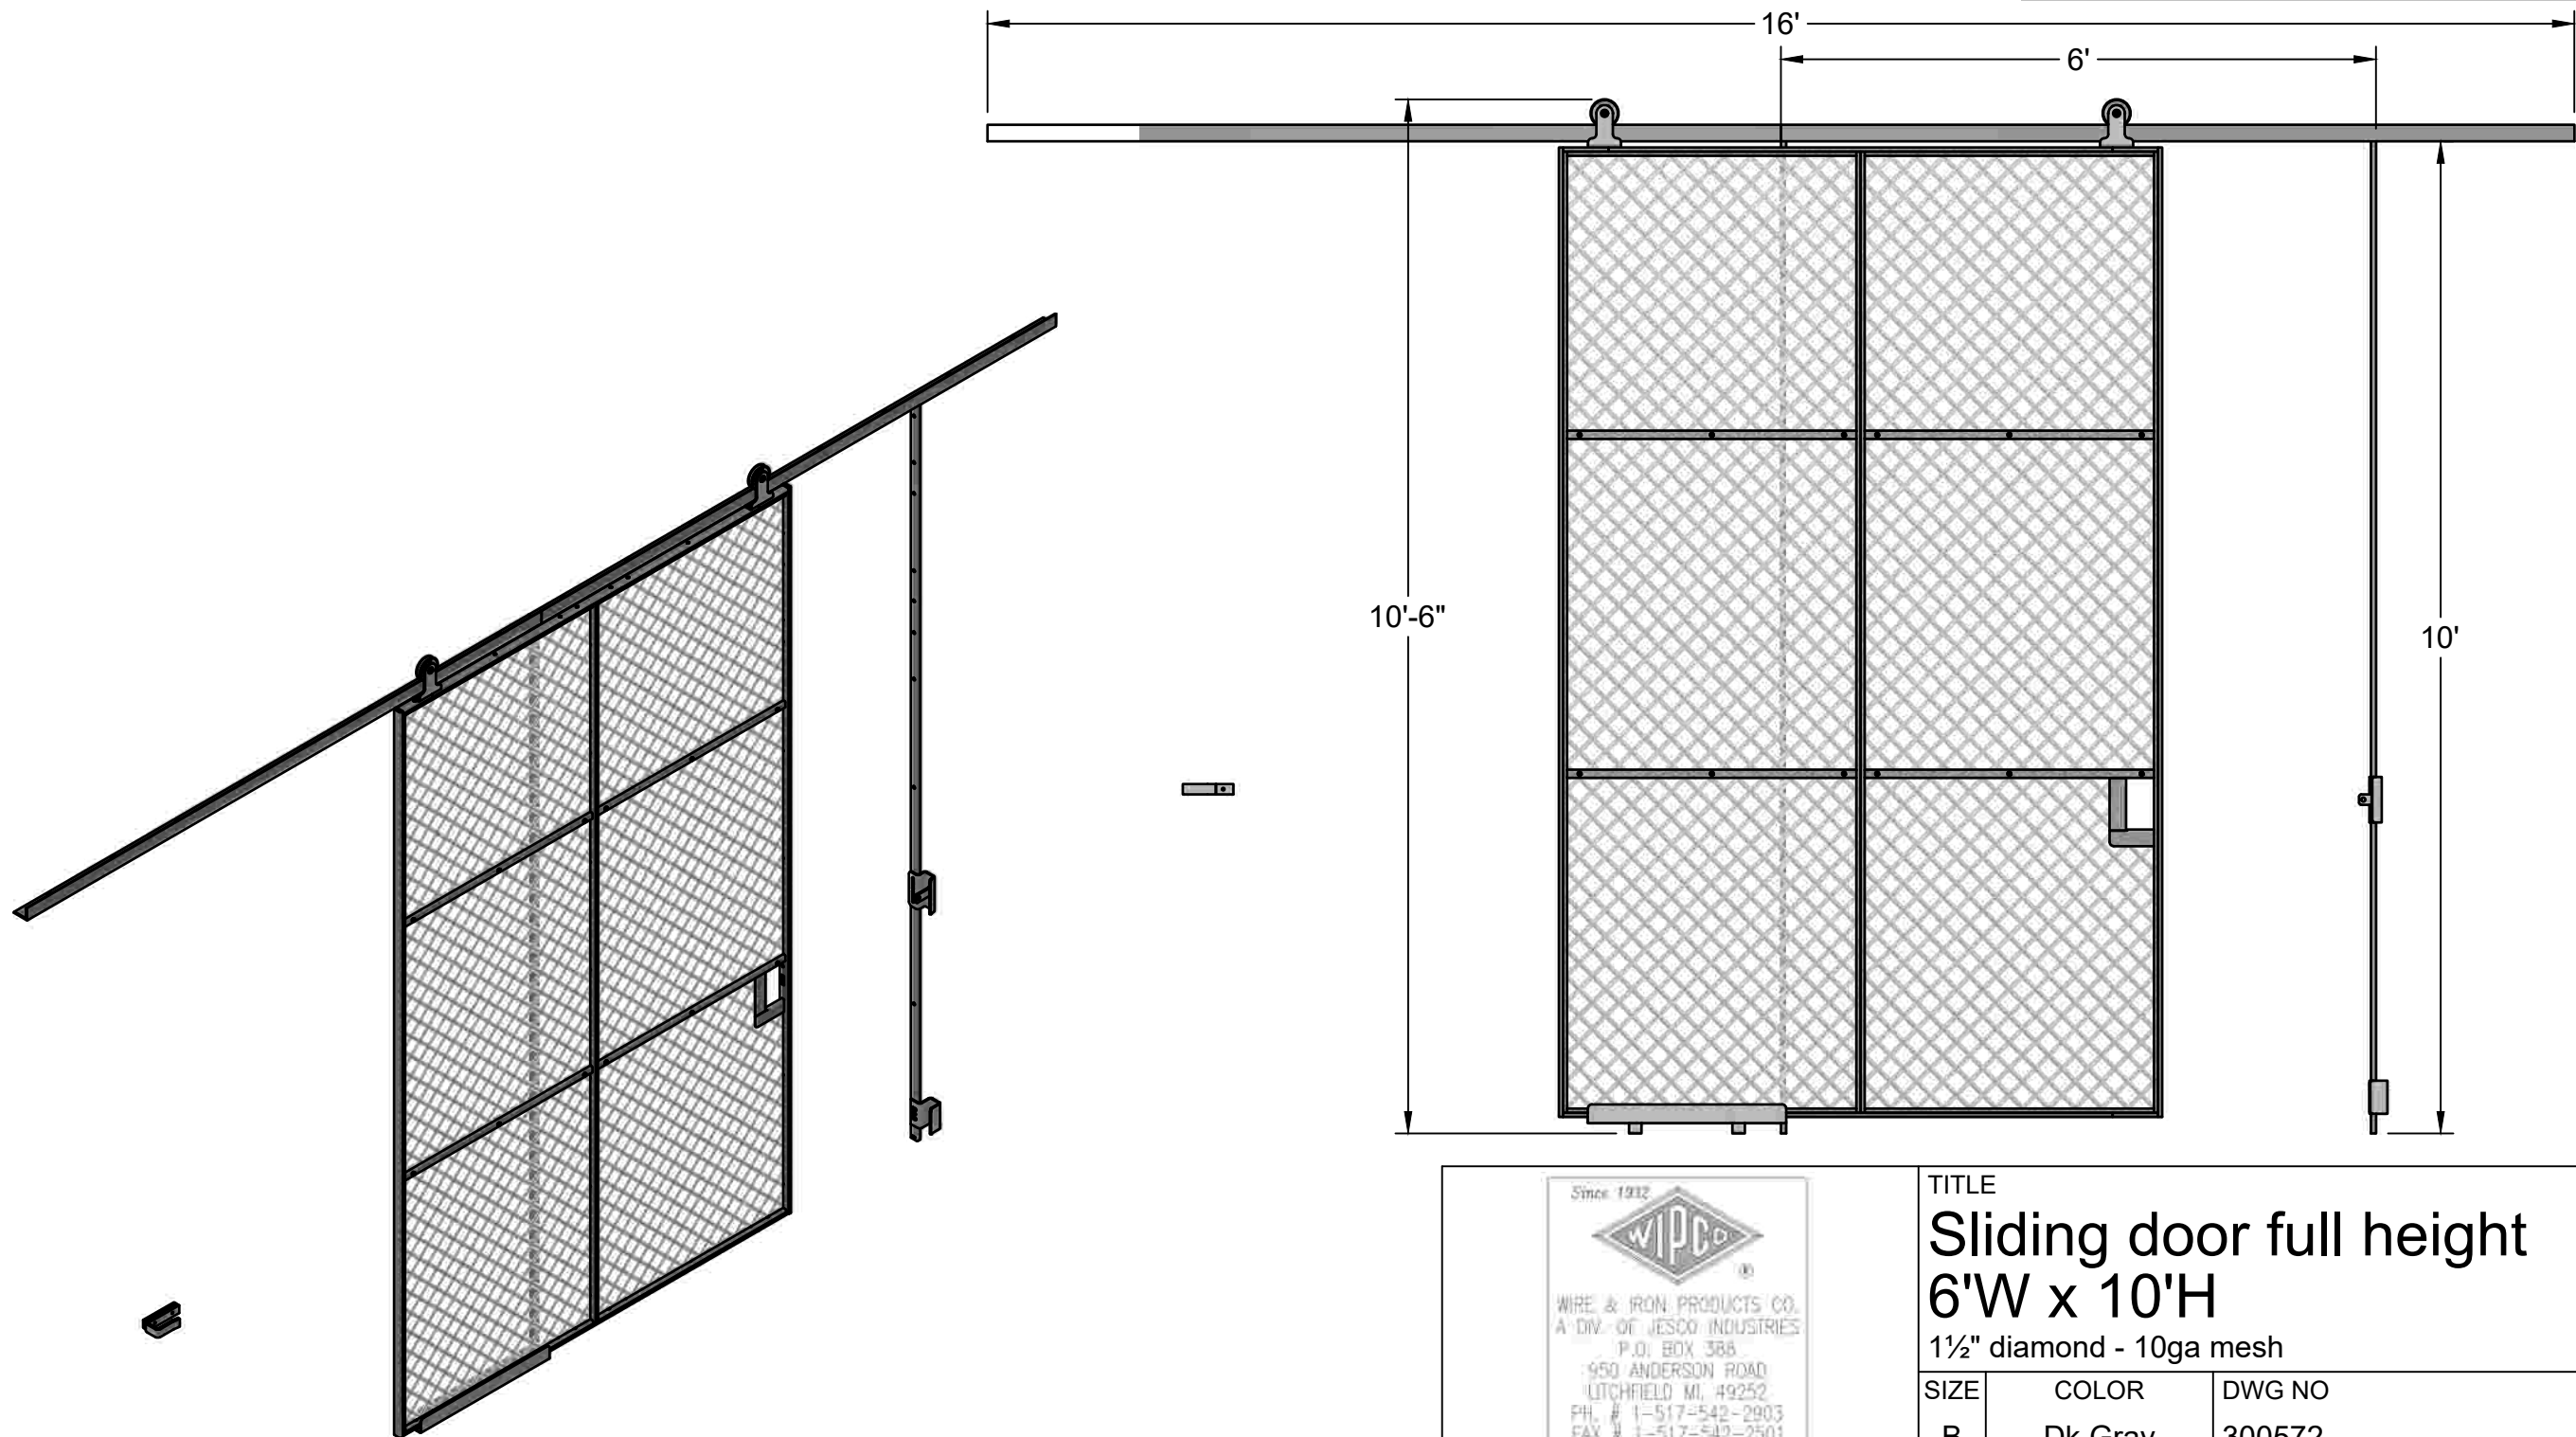

**FIRST PART
APPROVAL REQUIRED**
APPROVED BY _____
DATE _____

Since 1932

WIRE & IRON PRODUCTS CO.
A DIV. OF JESCO INDUSTRIES
P.O. BOX 388
950 ANDERSON ROAD
LITCHFIELD MI. 49252
PH. # 1-517-542-2903
FAX # 1-517-542-2501

TITLE			
Sliding door full height 6'W x 10'H			
1 1/2" diamond - 10ga mesh			
SIZE	COLOR	DWG NO	REV
B	Dk Gray	300572	

DRAWN	Jesse Pifer	5/10/2024	SCALE 1:22	WEIGHT 238 lbs	SHEET 1/1