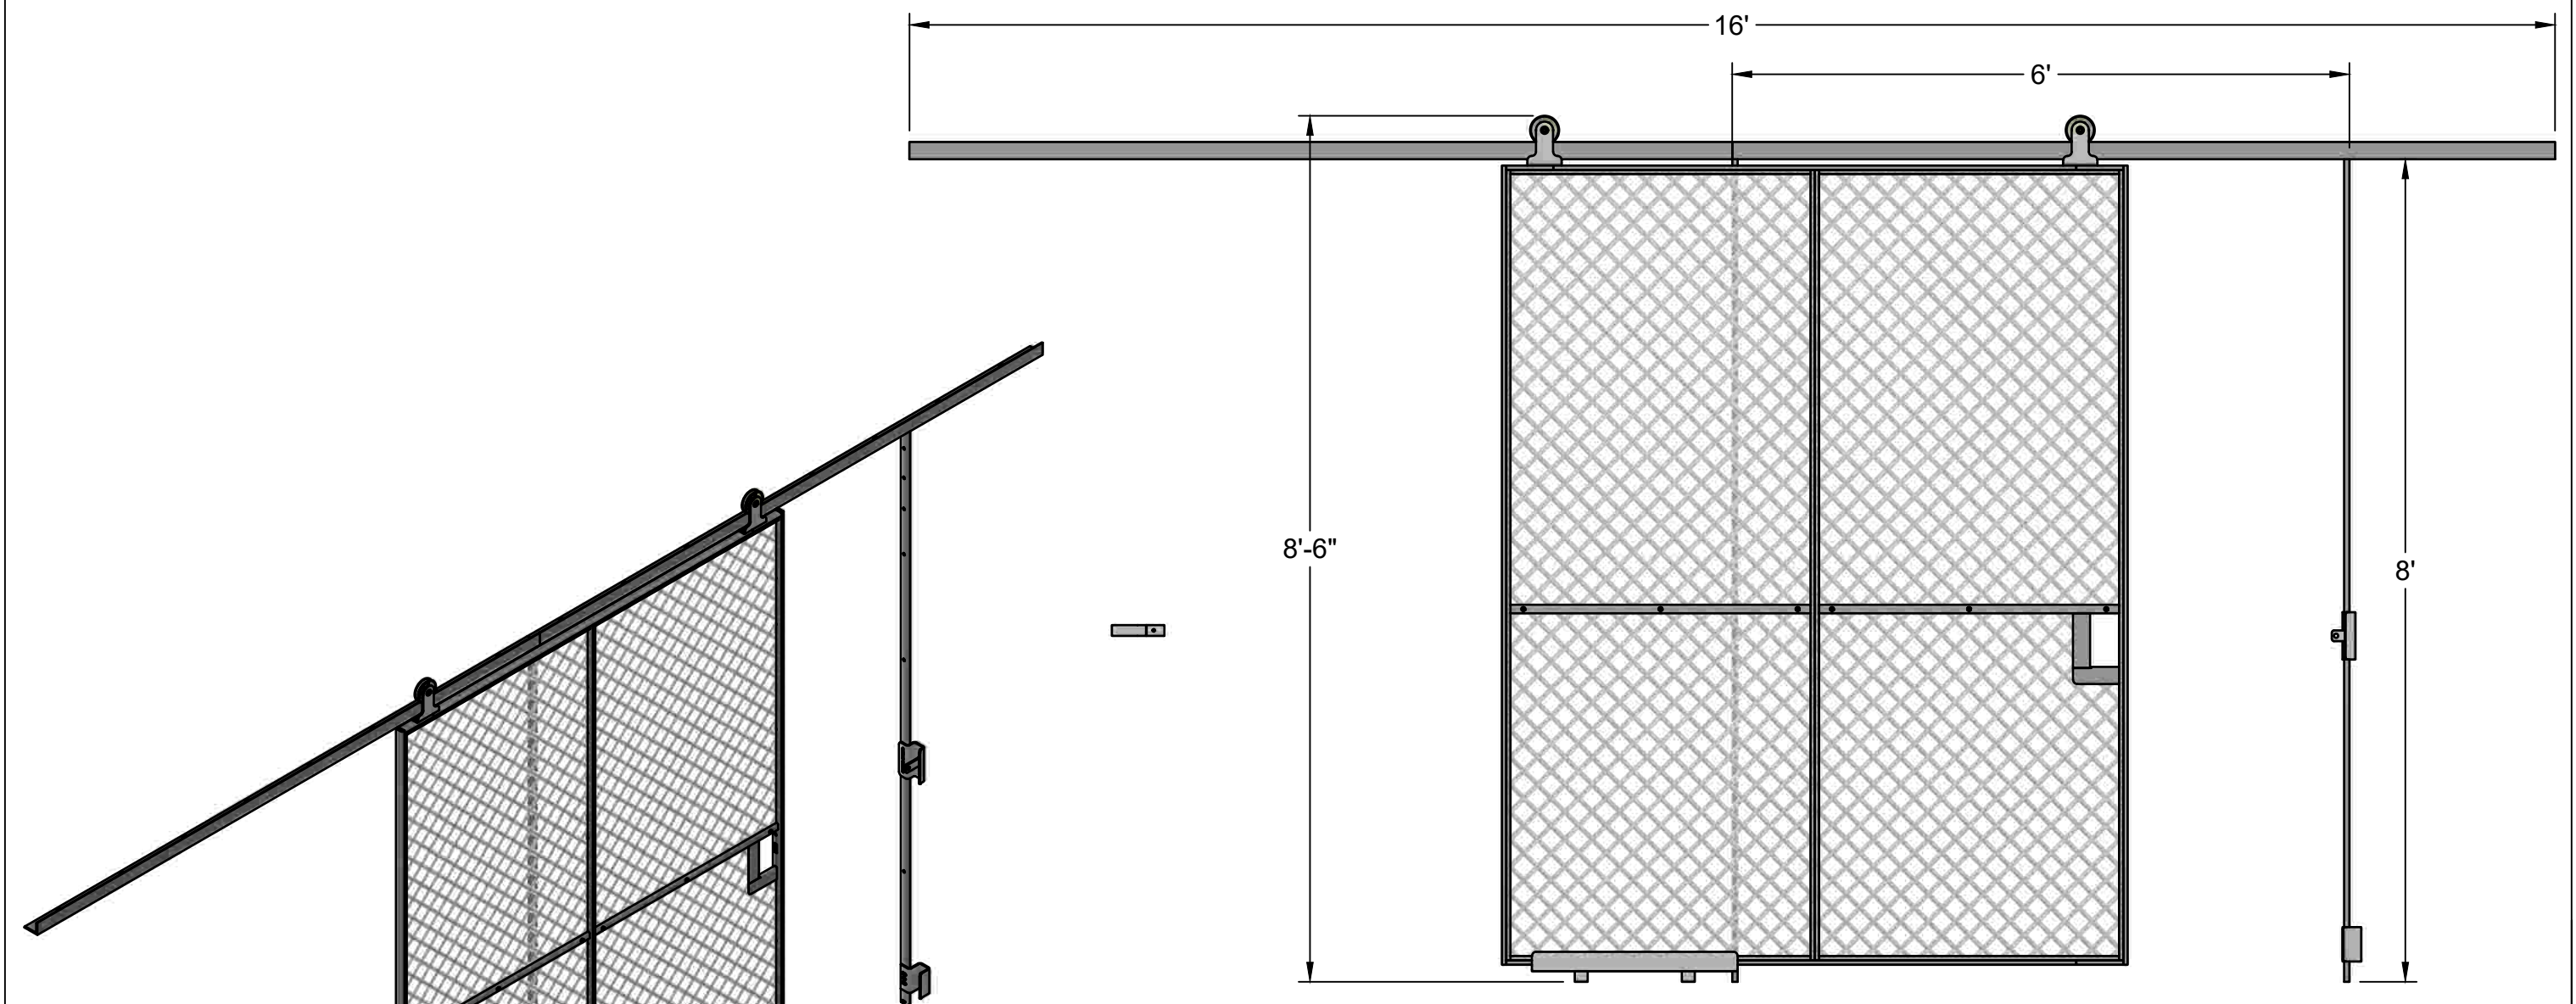

**FIRST PART
APPROVAL REQUIRED**
 APPROVED BY _____
 DATE _____

		TITLE Sliding door full height 6'W x 8'H 1 1/2" diamond - 10ga mesh		
		SIZE B	COLOR Dk Gray	DWG NO 300570
DRAWN Jesse Pifer	5/10/2024	SCALE 1:19	WEIGHT 210 lbs	SHEET 1/1