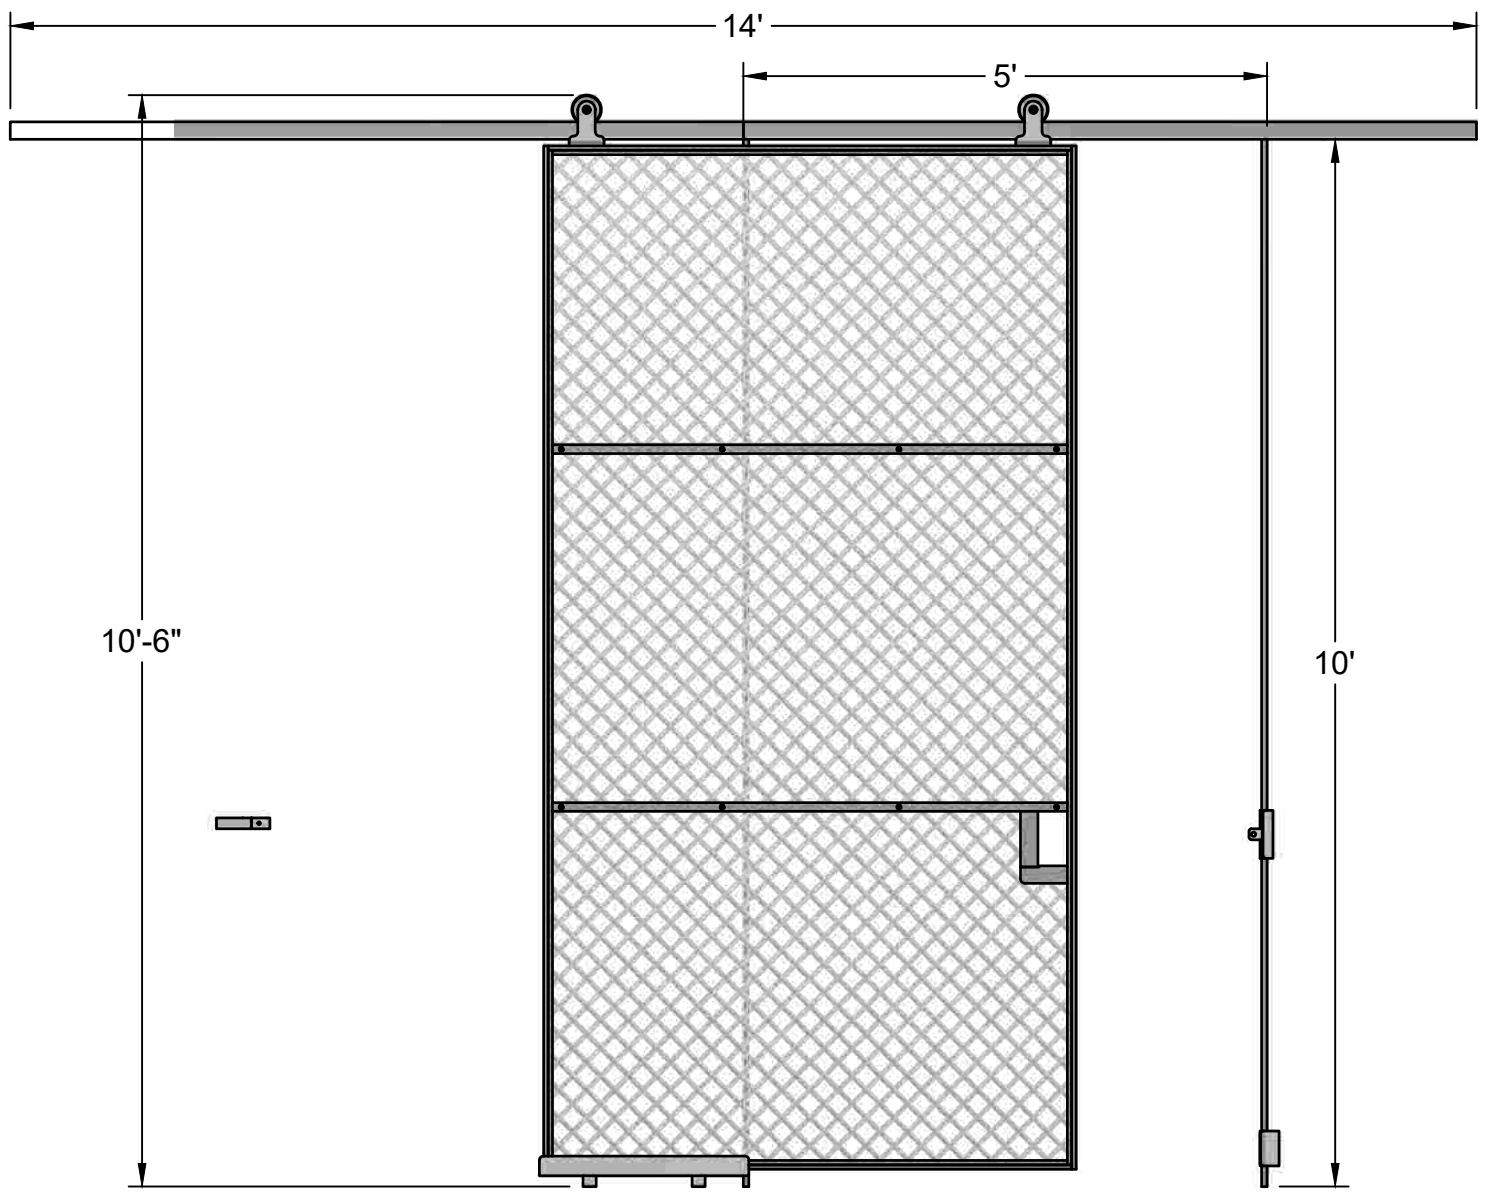

**FIRST PART  
APPROVAL REQUIRED**  
 APPROVED BY \_\_\_\_\_  
 DATE \_\_\_\_\_

TITLE			
<b>Sliding door full height</b>			
<b>5'W x 10'H</b>			
1½" diamond - 10ga mesh			
SIZE	COLOR	DWG NO	REV
B	Dk Gray	300566	

DRAWN	Jesse Pifer	5/10/2024	SCALE 1:22	WEIGHT 167 lbs	SHEET 1/1
-------	-------------	-----------	------------	----------------	-----------