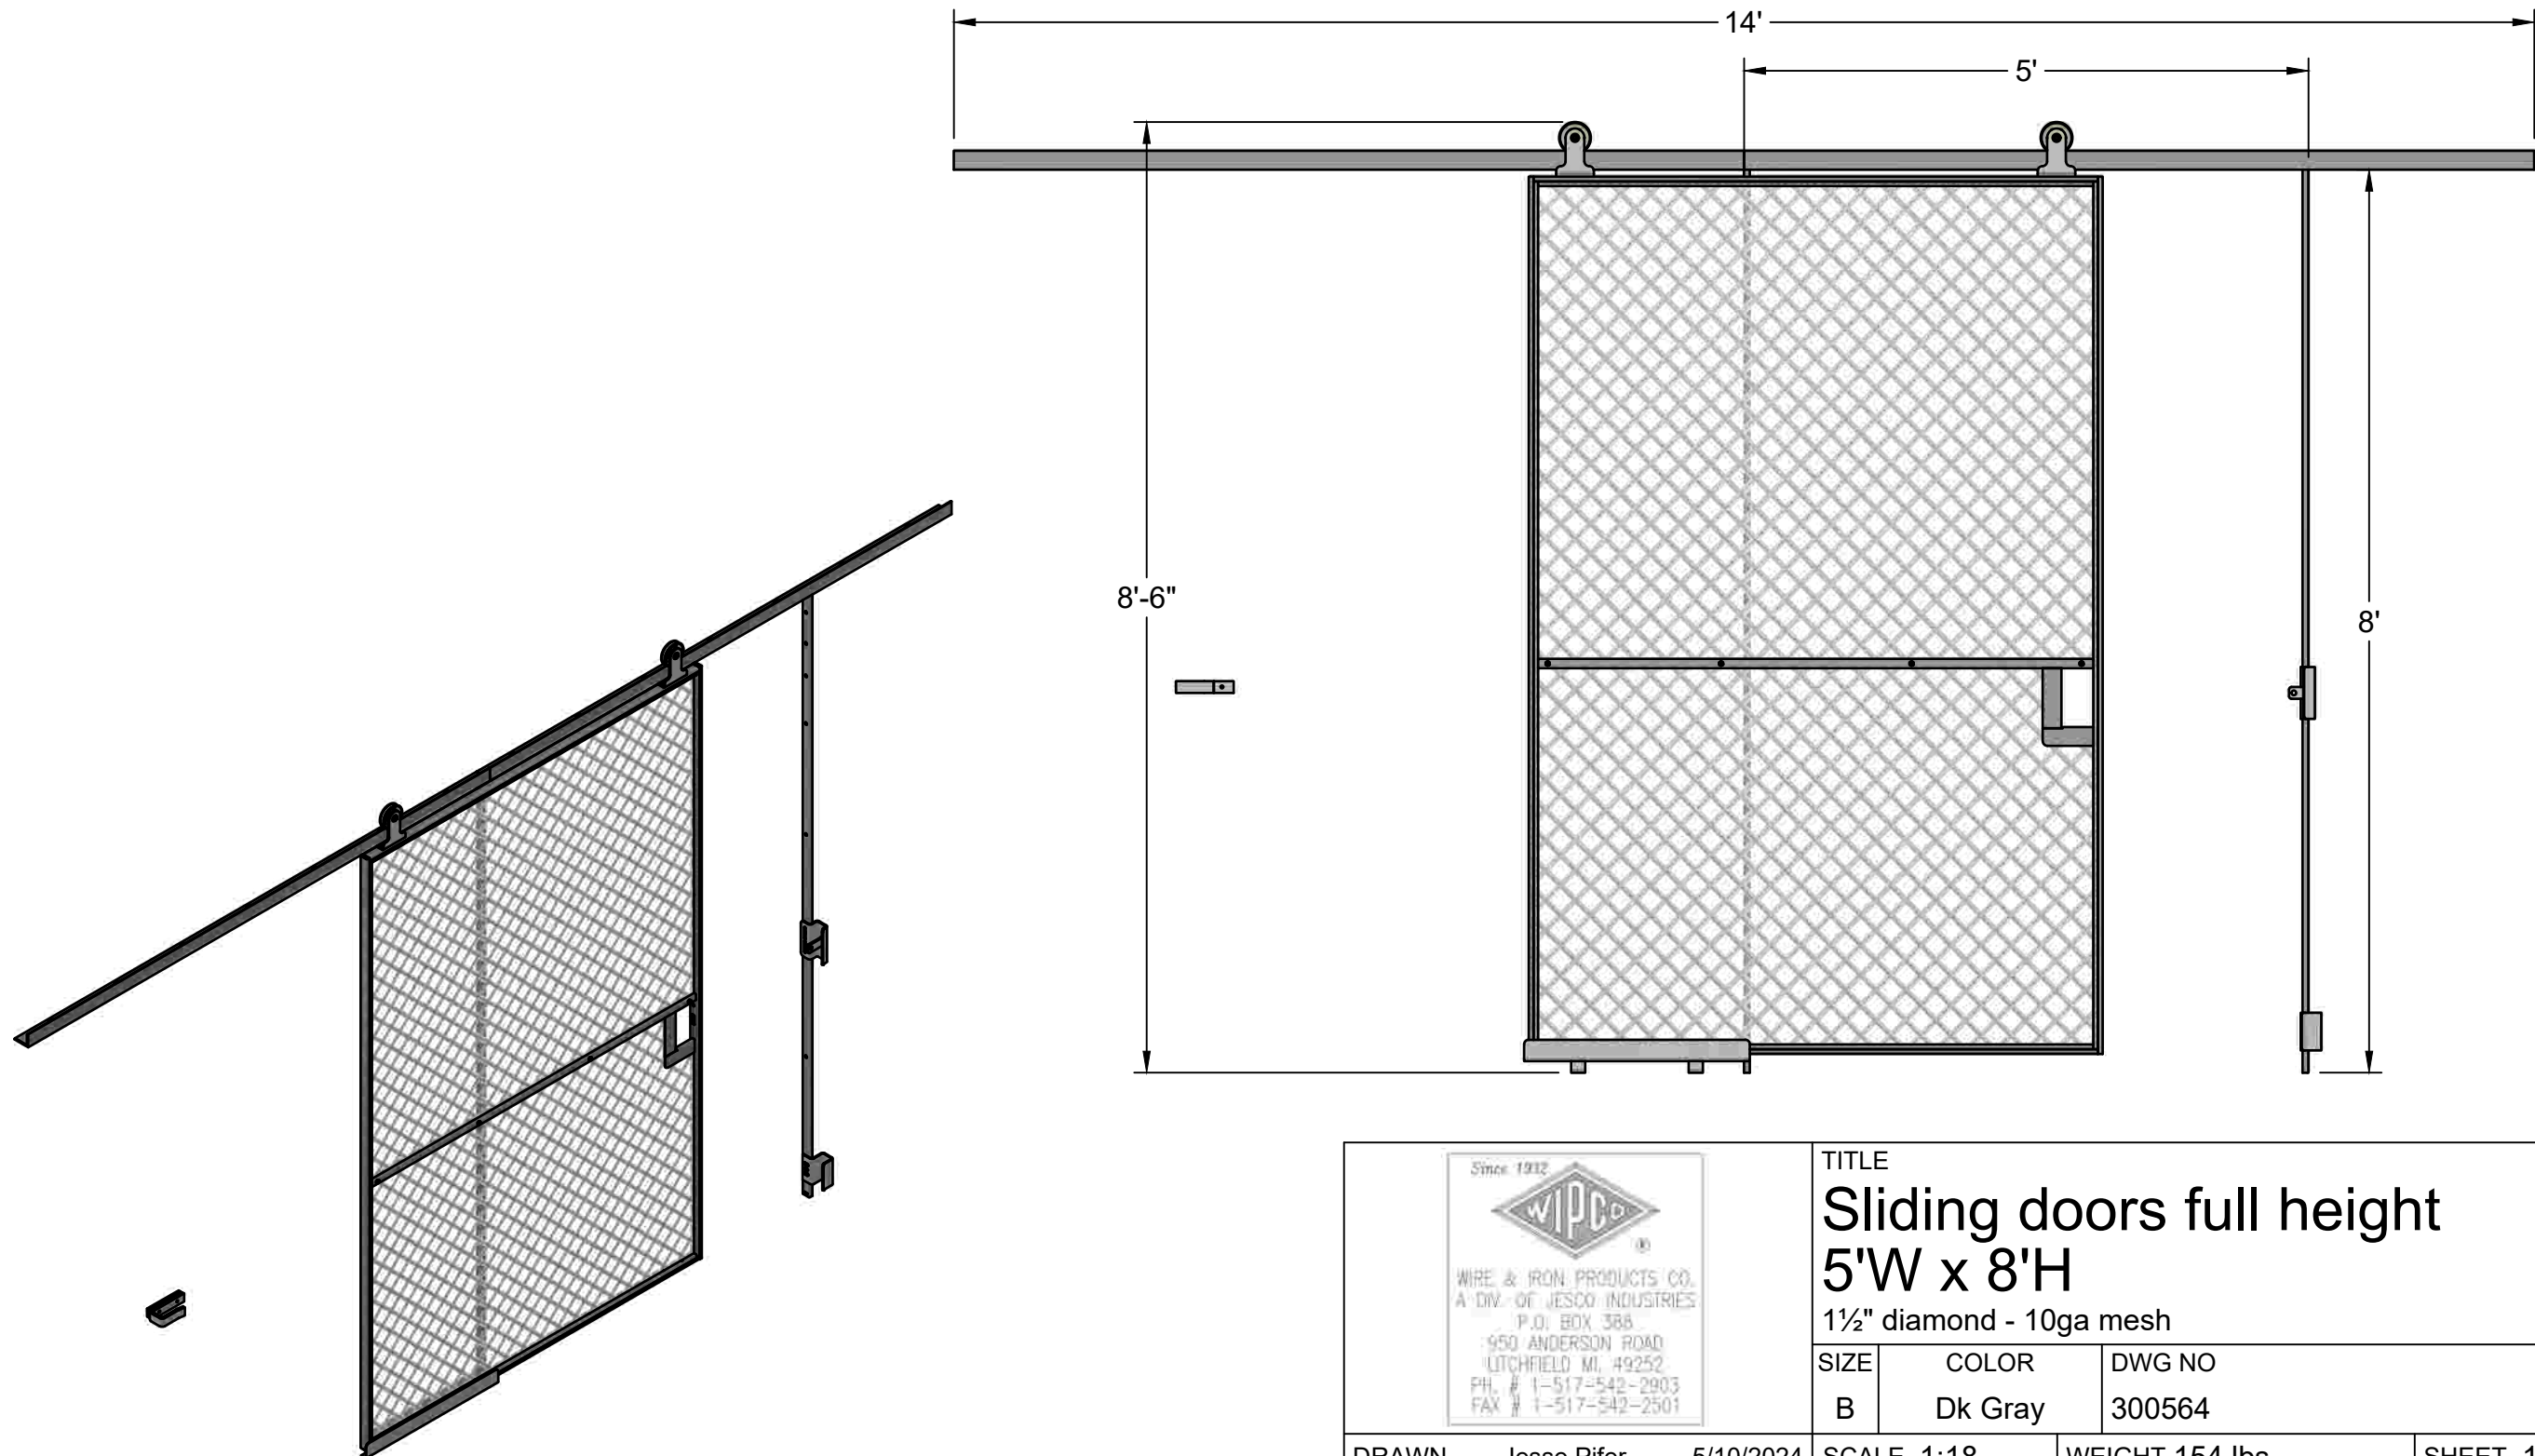

FIRST PART
APPROVAL REQUIRED
 APPROVED BY _____
 DATE _____

		TITLE Sliding doors full height 5'W x 8'H 1 1/2" diamond - 10ga mesh		
		SIZE B	COLOR Dk Gray	DWG NO 300564
DRAWN Jesse Pifer	5/10/2024	SCALE 1:18	WEIGHT 154 lbs	SHEET 1/1