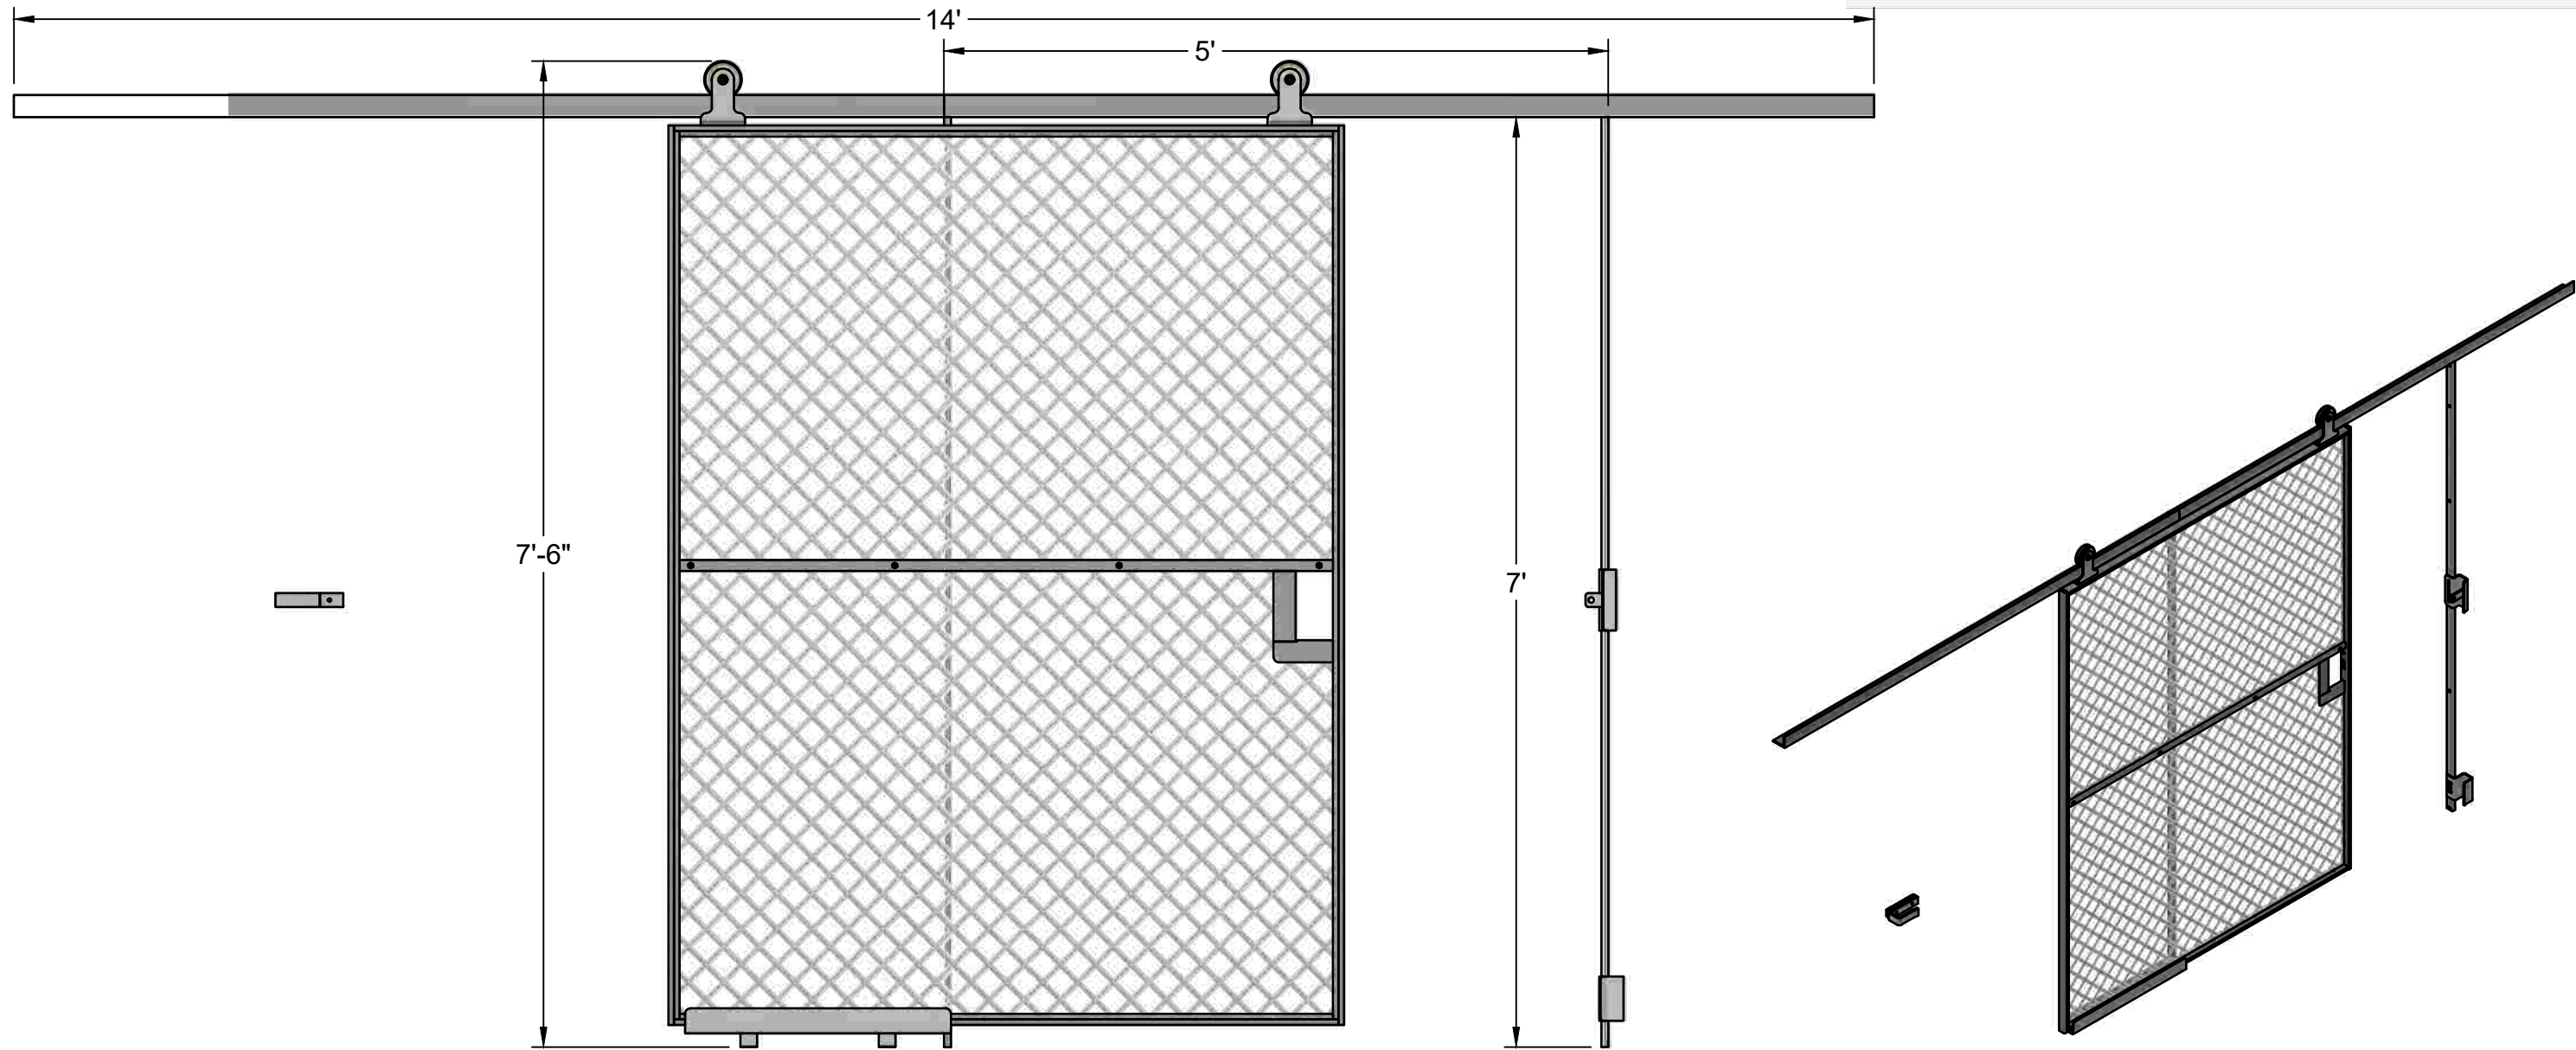

**FIRST PART
APPROVAL REQUIRED**
APPROVED BY _____
DATE _____

Since 1932

WIRE & IRON PRODUCTS CO.
A DIV. OF JESCO INDUSTRIES
P.O. BOX 388
950 ANDERSON ROAD
LITCHFIELD, MI. 49252
PH. # 1-517-542-2903
FAX # 1-517-542-2501

TITLE			
Slide door - full height			
5'W x 7'H			
1½" diamond - 10ga			
SIZE	COLOR	DWG NO	REV
B	Dk Gray	300563	

DRAWN	Jesse Pifer	4/12/2024	SCALE 1:50	WEIGHT 143 lbs	SHEET 1/1