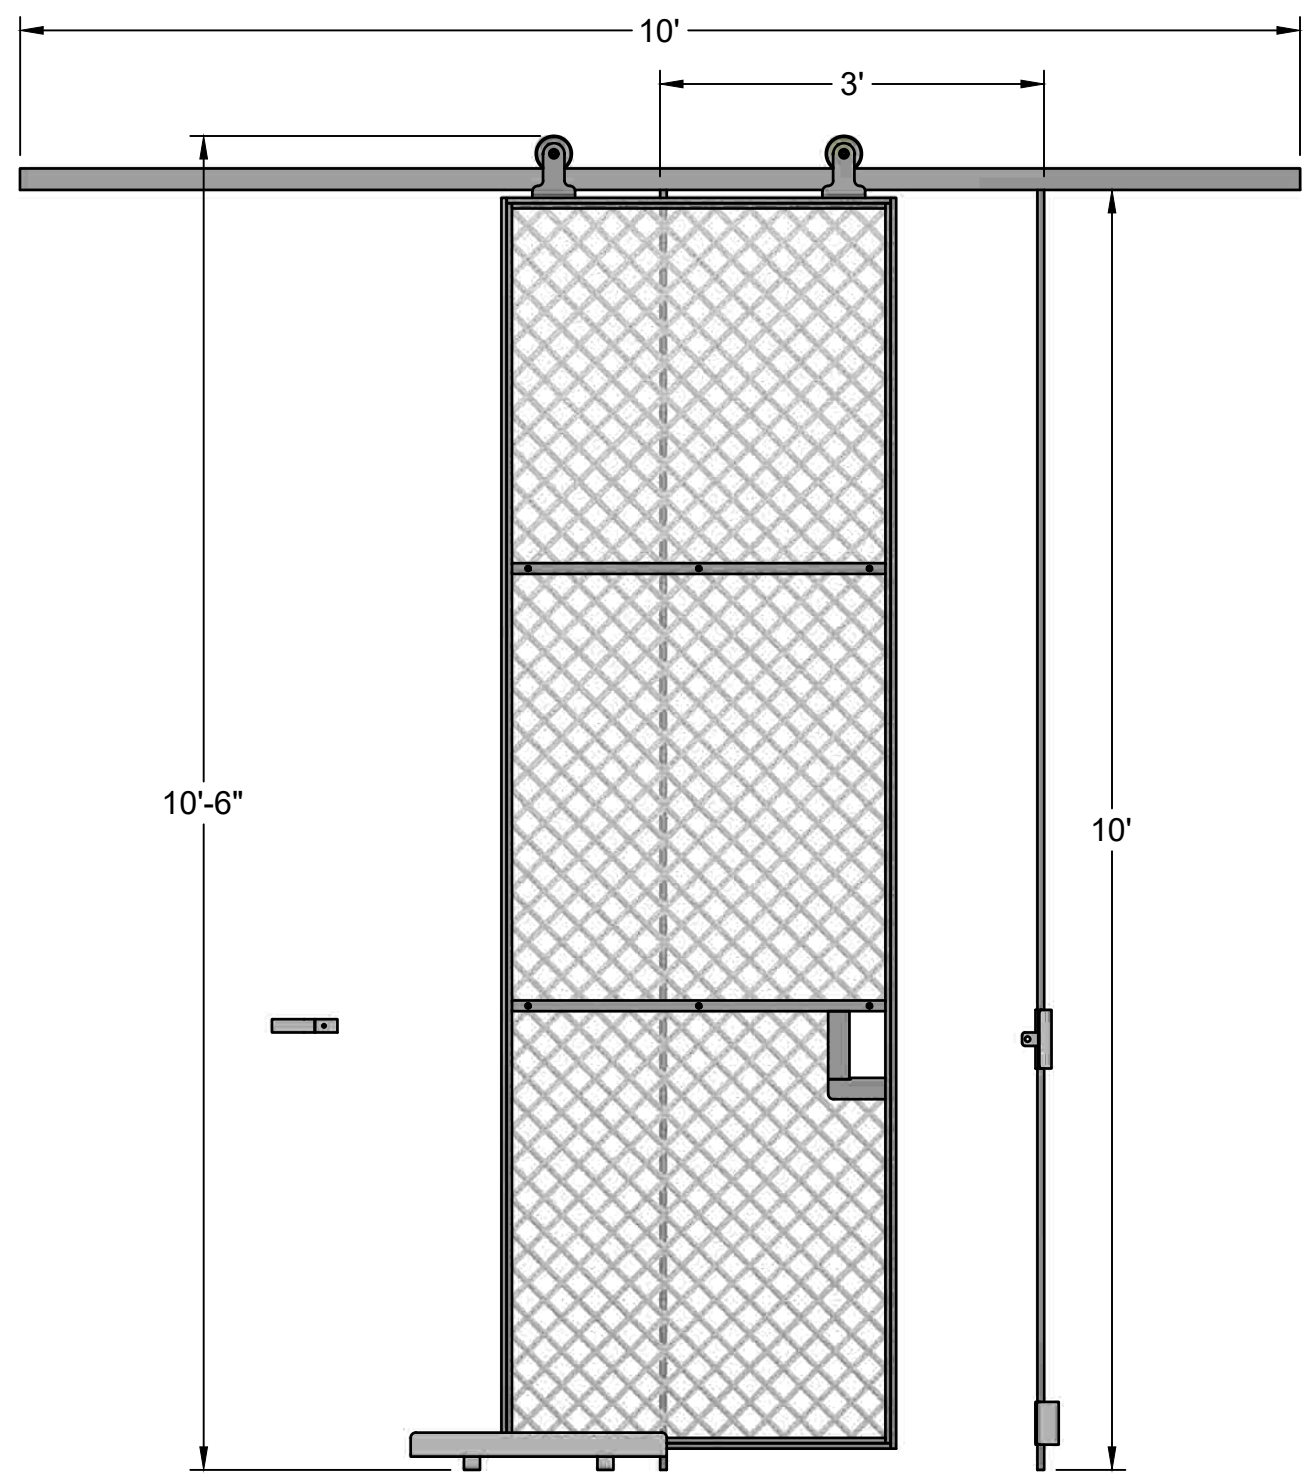

**FIRST PART
APPROVAL REQUIRED**
 APPROVED BY _____
 DATE _____

		TITLE Sliding door full height 3'W x 10'H 1 1/2" diamond - 10ga mesh		
		SIZE B	COLOR Dk Gray	DWG NO 300554
DRAWN Jesse Pifer	SCALE 1:22	WEIGHT 130 lbs	SHEET 1/1	