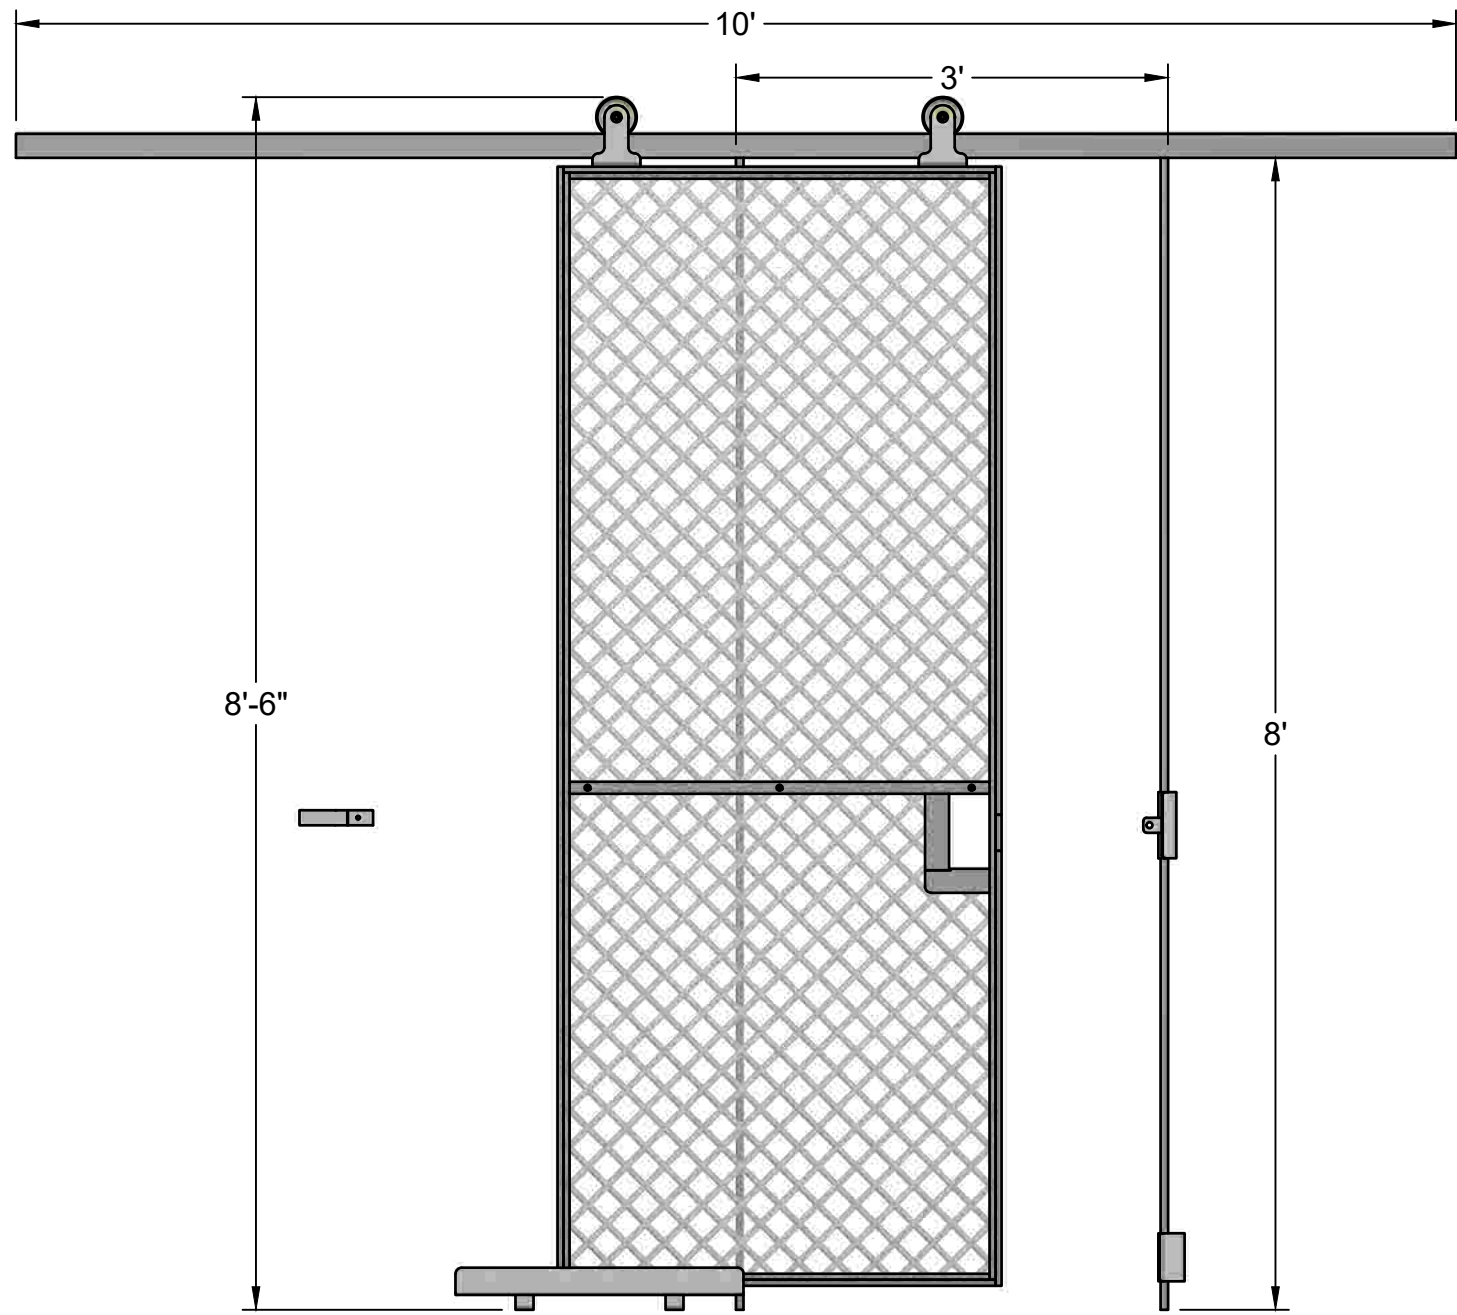

FIRST PART APPROVAL REQUIRED
 APPROVED BY _____
 DATE _____

		TITLE Sliding doors full height 3'W x 8'H 1 1/2" diamond - 10ga mesh		
		SIZE B	COLOR Dk Gray	DWG NO 300552
DRAWN Jesse Pifer	5/10/2024	SCALE 1:17	WEIGHT 117 lbs	SHEET 1/1