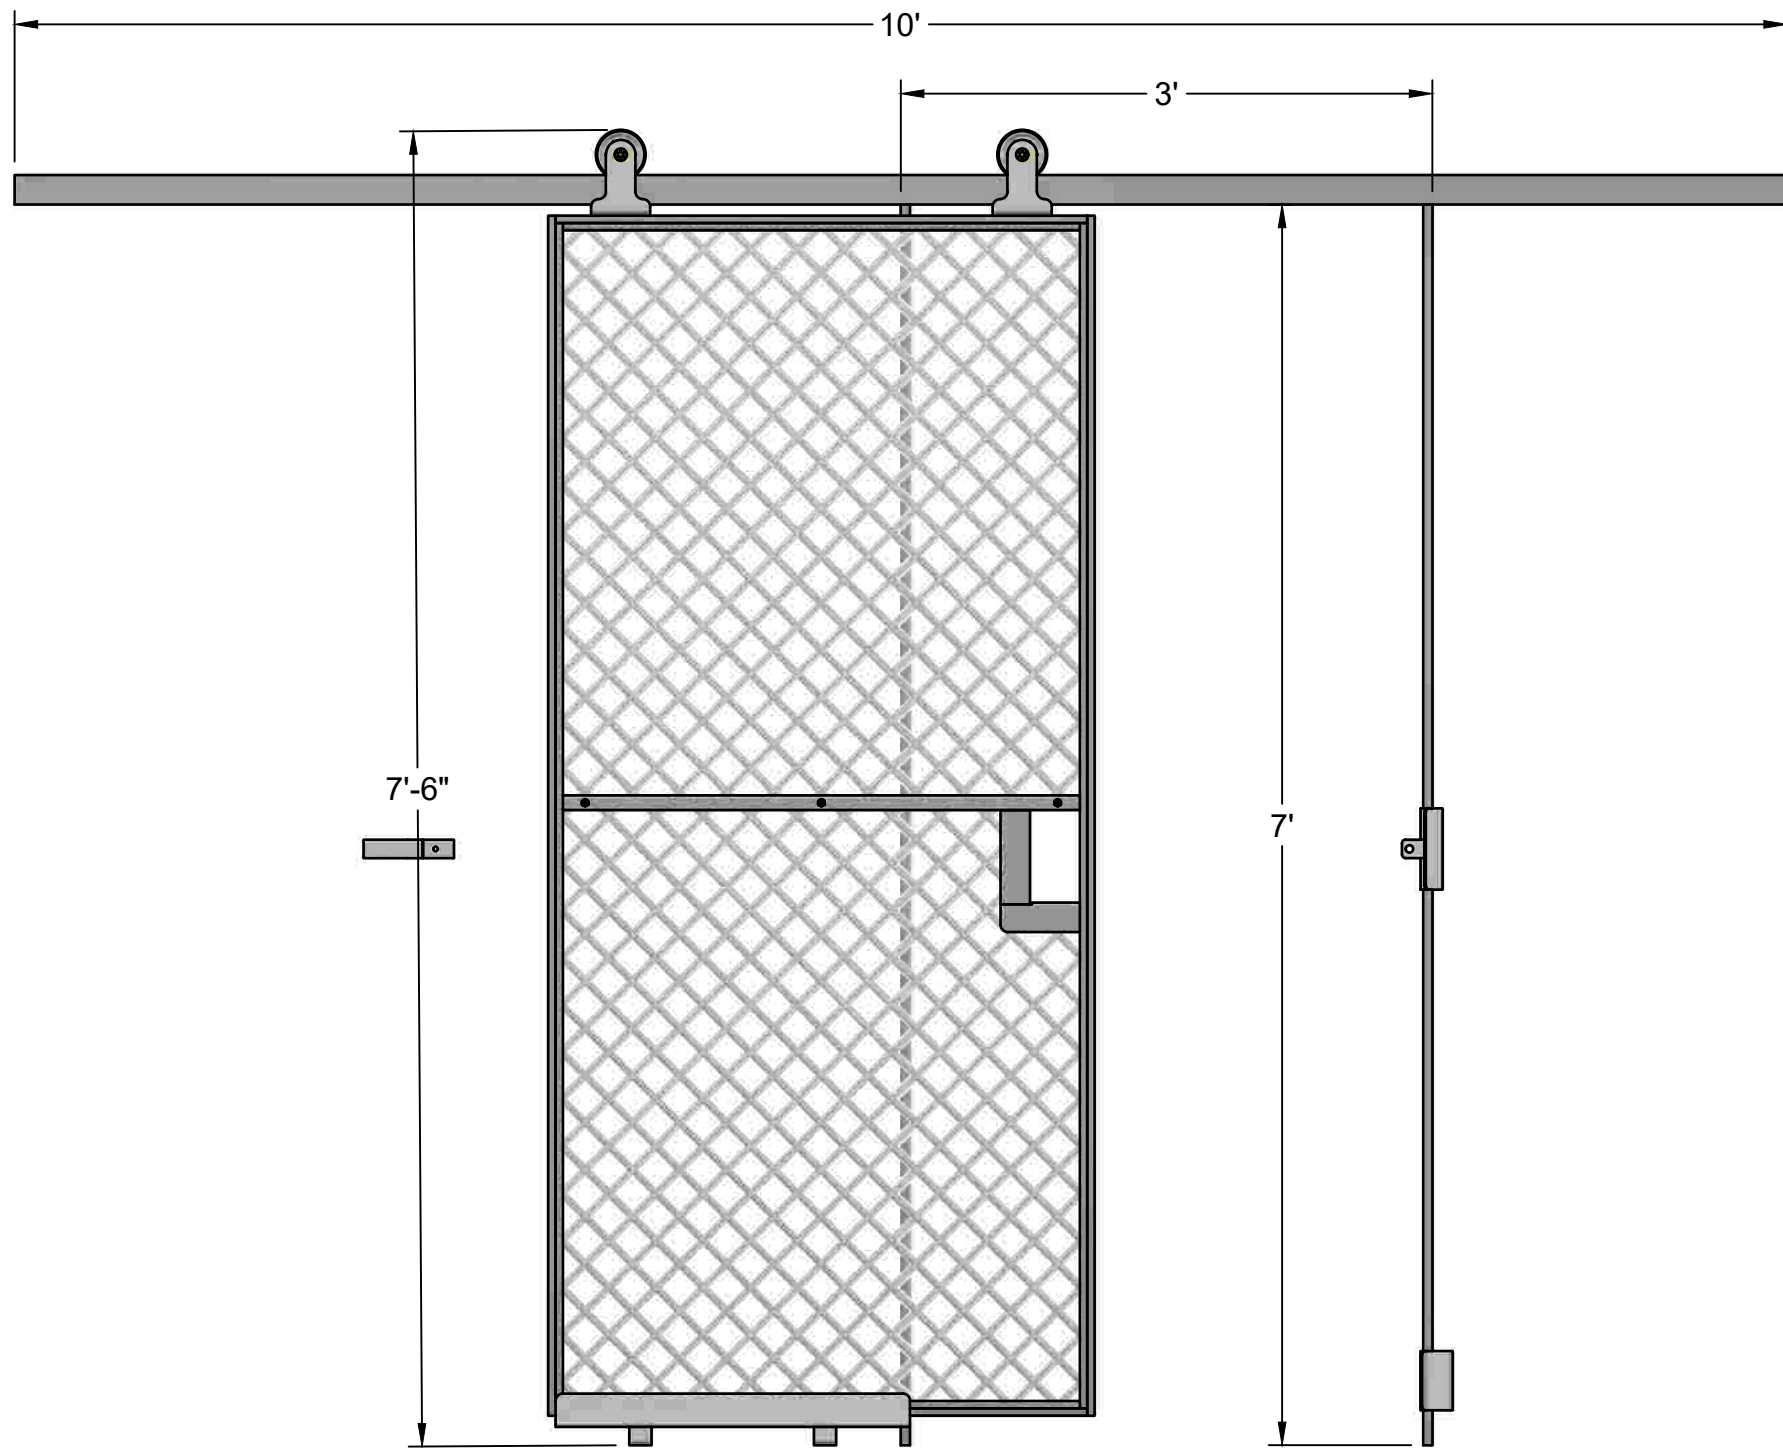

FIRST PART APPROVAL REQUIRED
 APPROVED BY _____
 DATE _____

TITLE
Sliding doors - full height
3'W x 7'H
 1 1/2" diamond - 10ga

SIZE	COLOR	DWG NO	REV
B	Dk Gray	300551	