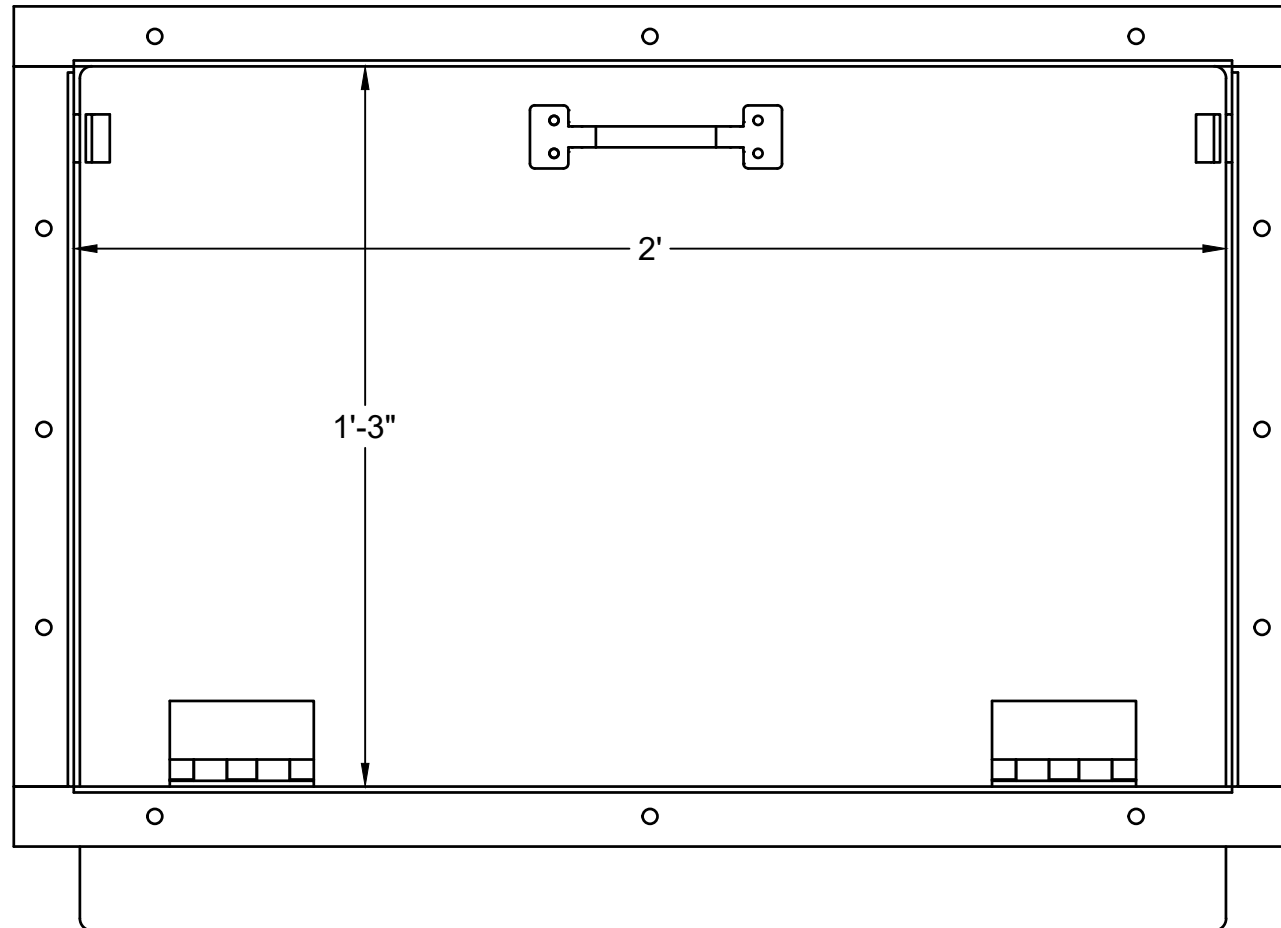

Panel not included

FIRST PART APPROVAL REQUIRED
 APPROVED BY _____
 DATE _____

TITLE			
Drop Shelf			
24"W x 15"H			
1½" diamond - 10ga mesh			
SIZE	COLOR	DWG NO	REV
B	Dk Gray	300377	
DRAWN	Jesse Pifer	3/7/2024	SCALE 1:4
WEIGHT 34 lbs		SHEET 1/1	