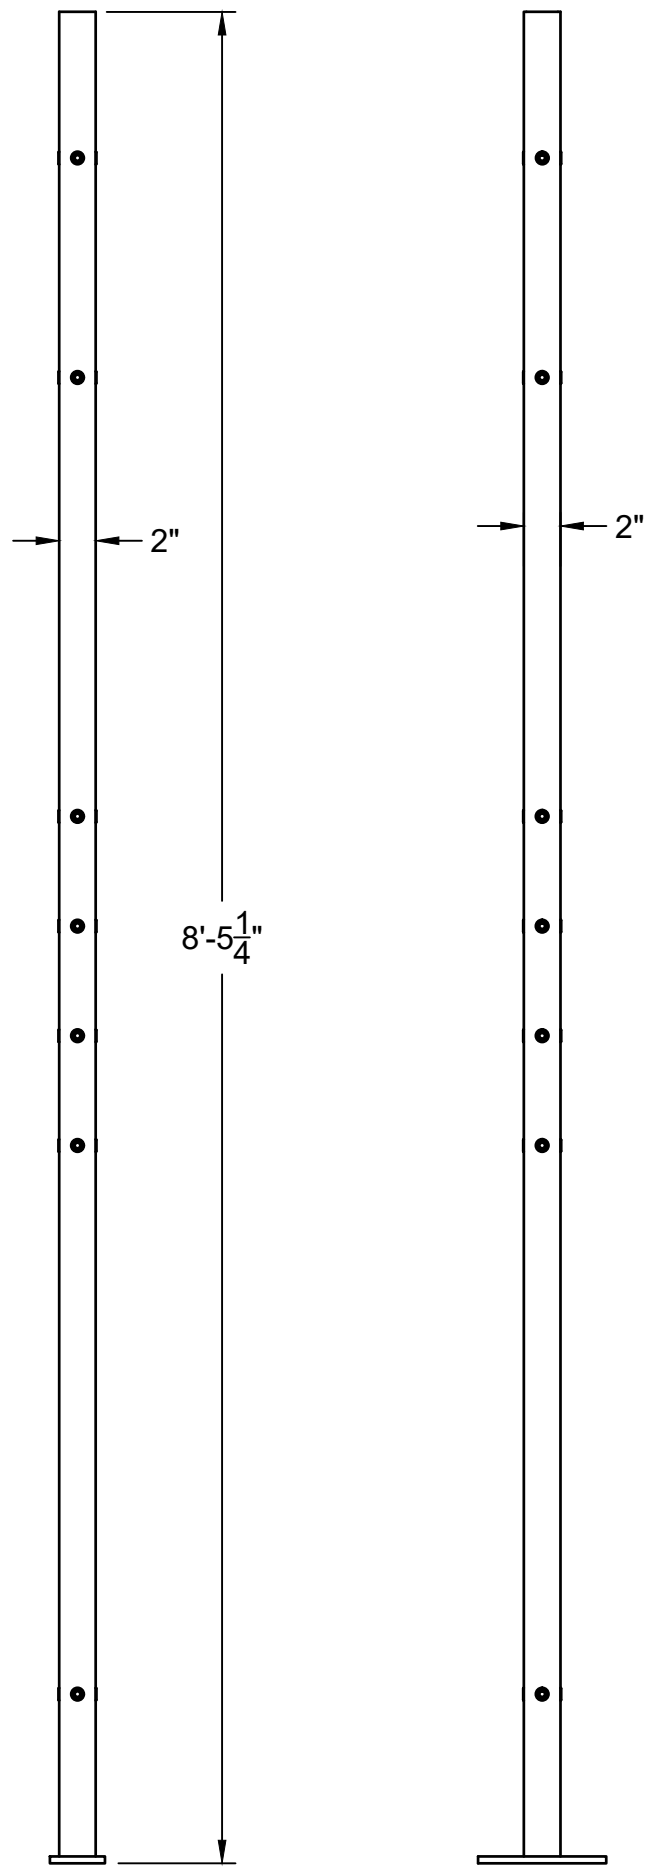

**FIRST PART  
APPROVAL REQUIRED**

APPROVED BY \_\_\_\_\_  
DATE \_\_\_\_\_

**Specifications  
2 x 1 - 10ga. Standard Duty**

**Door Post:** 2" square tube with 3/8" x 3" x 7" base plate, includes two (2) holes for 3/8" anchors  
**Sweep Space:** 3 1/4"  
**Hardware:** Zinc plated. All necessary interconnecting hardware for installation furnished. Wall and floor anchors optional.  
**Finish:** Shop coat of Dark Gray PM9017.  
 The paint finish specified is for interior use only.  
 Material must be stored inside in a dry well ventilated area.  
 Do not store outside exposed to the elements.

TITLE  
**Hinged Door Post @ 8'-5 1/4" w/cap included for 8'H mesh**

SIZE	COLOR	DWG NO	REV
B	Dark Gray	392292	