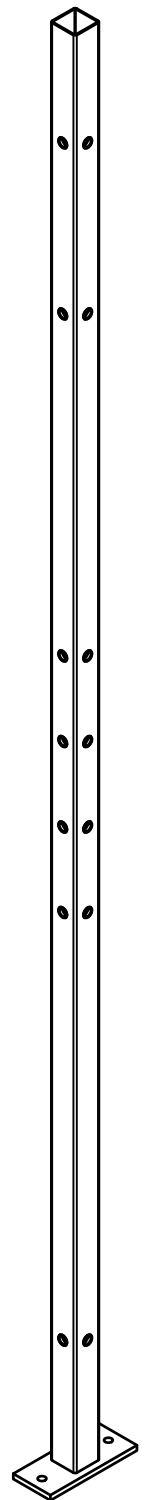

**FIRST PART  
APPROVAL REQUIRED**

APPROVED BY \_\_\_\_\_  
DATE \_\_\_\_\_

**Specifications  
2 x 1 - 10ga. Standard Duty**

**Door Post:** 2" square tube with 3/8" x 3" x 7" base plate, includes two (2) holes for 3/8" anchors  
**Sweep Space:** 3 1/4"  
**Hardware:** Zinc plated. All necessary interconnecting hardware for installation furnished. Wall and floor anchors optional.  
**Finish:** Shop coat of Dark Gray PM9017.  
 The paint finish specified is for interior use only.  
 Material must be stored inside in a dry well ventilated area.  
 Do not store outside exposed to the elements.

TITLE  
**Hinged Door Post @ 8'-5 1/4" w/cap included for 8'H mesh**

SIZE	COLOR	DWG NO	REV
B	Dark Gray	392292	