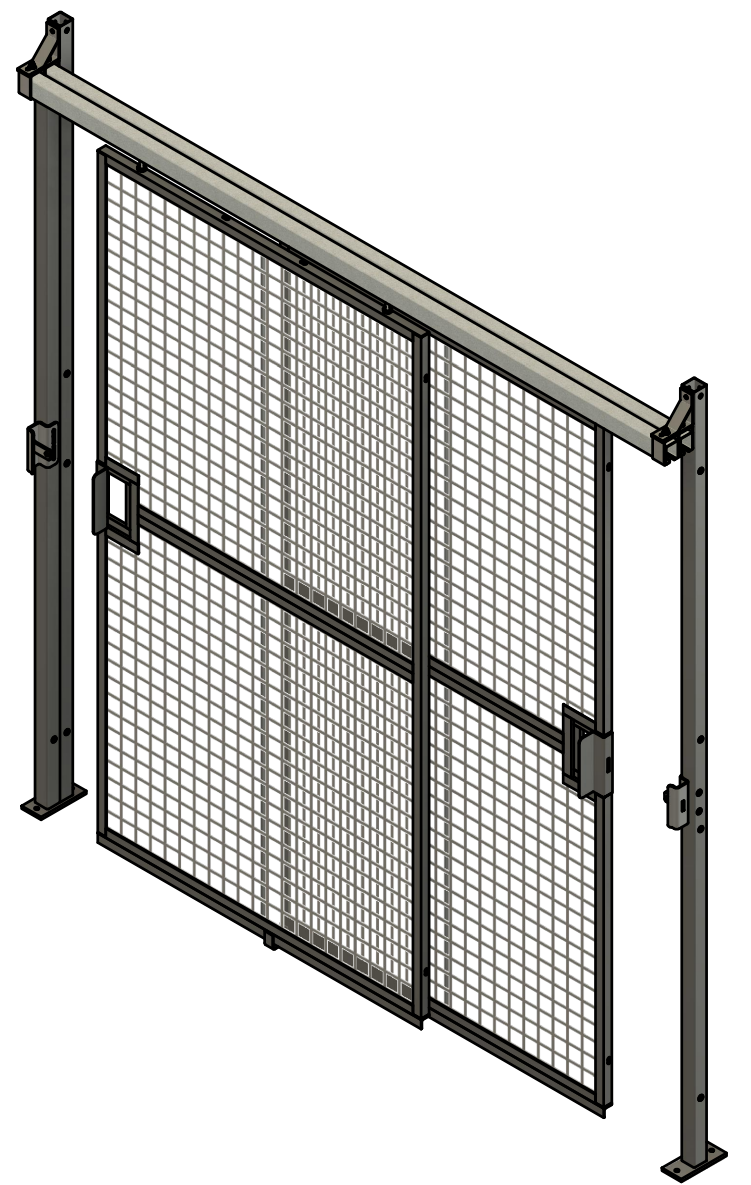

8'-8 $\frac{1}{4}$ "

**FIRST PART APPROVAL REQUIRED**  
 APPROVED BY \_\_\_\_\_  
 DATE \_\_\_\_\_

Since 1932  
  
 WIRE & IRON PRODUCTS CO.  
 A DIV. OF JESCO INDUSTRIES  
 P.O. BOX 388  
 950 ANDERSON ROAD  
 LITCHFIELD MI. 49252  
 PH. # 1-517-542-2903  
 FAX # 1-517-542-2501

TITLE  
**JescoPalletGard®**  
**8'W x 8'H slide doors**  
 2x1 - 10ga mesh

| SIZE | COLOR   | DWG NO | REV |
|------|---------|--------|-----|
| B    | Dk Gray | 385061 |     |

DRAWN Jesse Pifer 4/10/2024 SCALE 1:14 WEIGHT 195 lbs SHEET 1/1