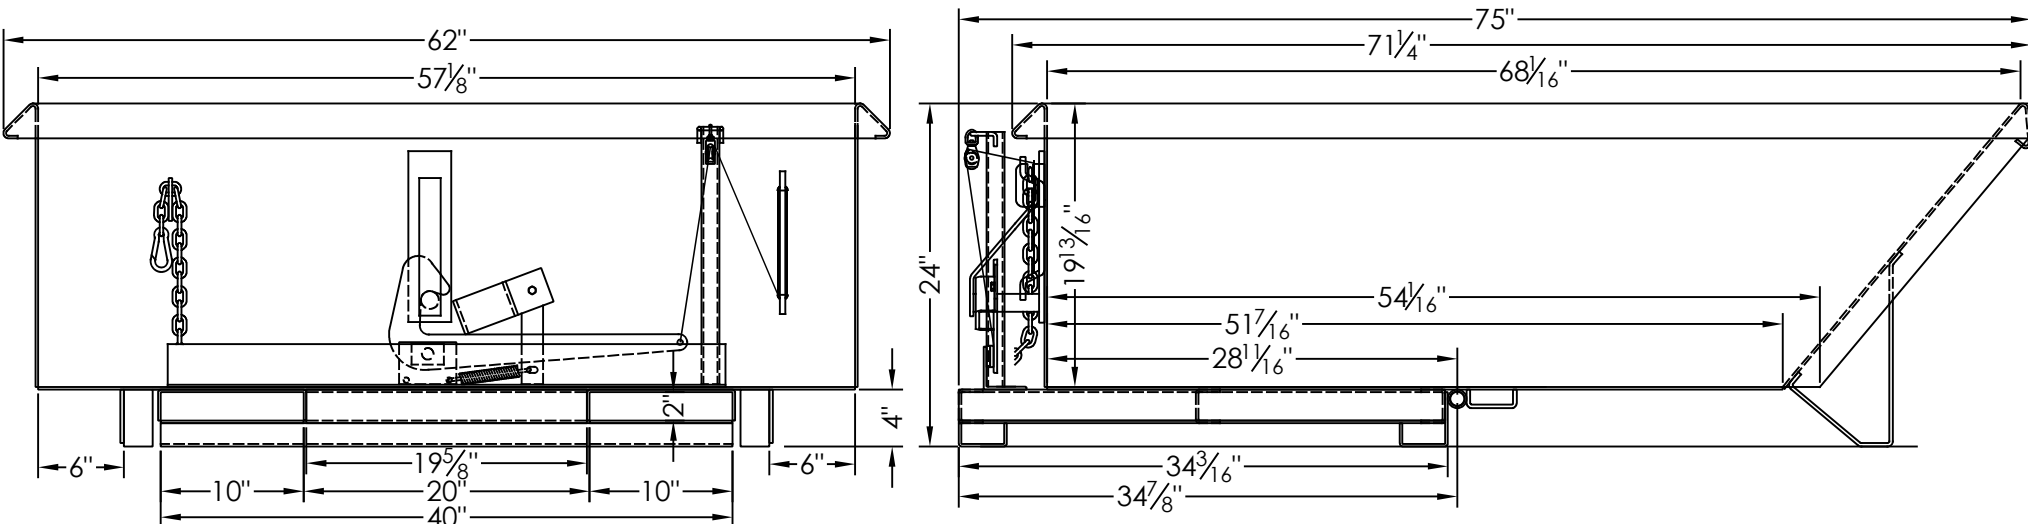

jesco

Since 1932

®

ACTUAL CU/YD

JESCOHUSKYDUMPER®

1.450

DESCRIPTION LOW PROFILE - SELF DUMPING HOPPER
68 1/16" ID L X 57 1/8" ID W X 24" OAH - 1.50 YD

DRAWN BY	JP	SCALE	MATERIAL
CHK'D		DATE	6/23/17
TRACED		APP'D	
			DRAWING NO. 215250