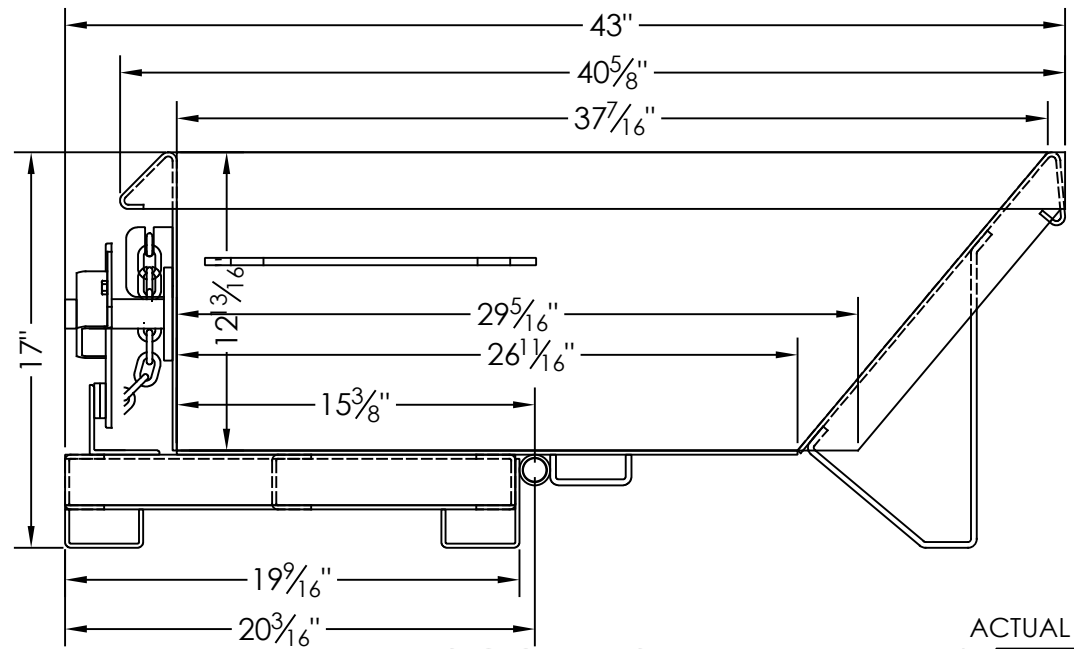

jesco

Since 1932

®

ACTUAL CU/YD

JESCO HUSKY DUMPER®

.230

DESCRIPTION LOW PROFILE - SELF DUMPING HOPPER
37 7/16" ID L X 26 1/8" ID W X 17" OAH - .25 YD

DRAWN BY	JP	SCALE	MATERIAL
CHK'D		DATE	6/23/17
TRACED		APP'D	
			DRAWING NO. 215200