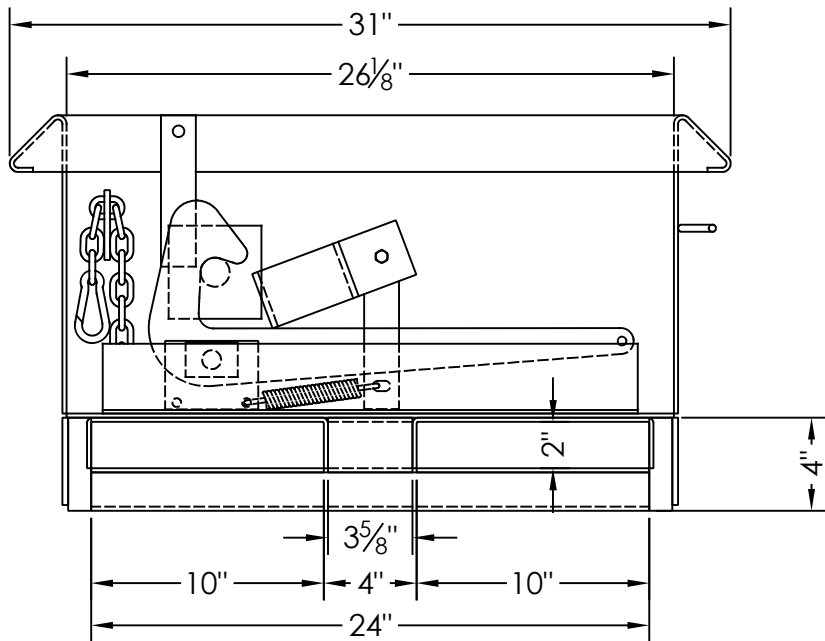

jesco

Since 1932

®

ACTUAL CU/YD

JESCO HUSKY DUMPER®

.230

DESCRIPTION LOW PROFILE - SELF DUMPING HOPPER
37 7/16" ID L X 26 1/8" ID W X 17" OAH - .25 YD

DRAWN BY	JP	SCALE	MATERIAL
CHK'D		DATE	6/23/17
TRACED		APP'D	
			DRAWING NO. 215200