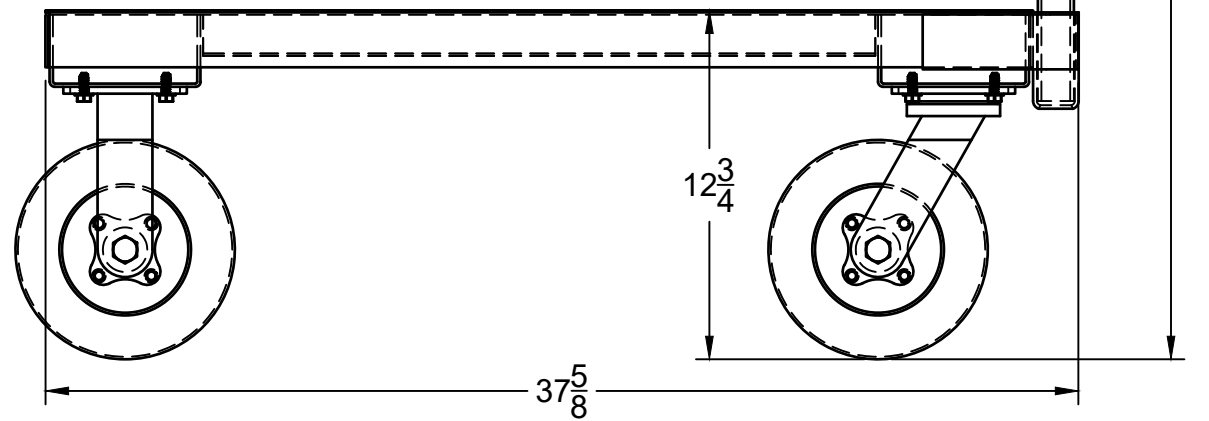

8" Full pneumatic casters
2 rigid & 2 swivel

**FIRST PART
APPROVAL REQUIRED**

APPROVED BY _____
DATE _____

		PROJECT			
		Platform truck			
		TITLE			
		Platform truck - 1,200# capacity 36"L x 24"W x 12 3/4" (deck height) w/8" pneumatic tires & non slip deck			
APPROVED	SIZE	CODE	DWG NO	REV	
CHECKED	B		10297T		
DRAWN	Jesse Pifer	1/30/2024	SCALE 1:7.	WEIGHT 89 lbs	SHEET 1/1