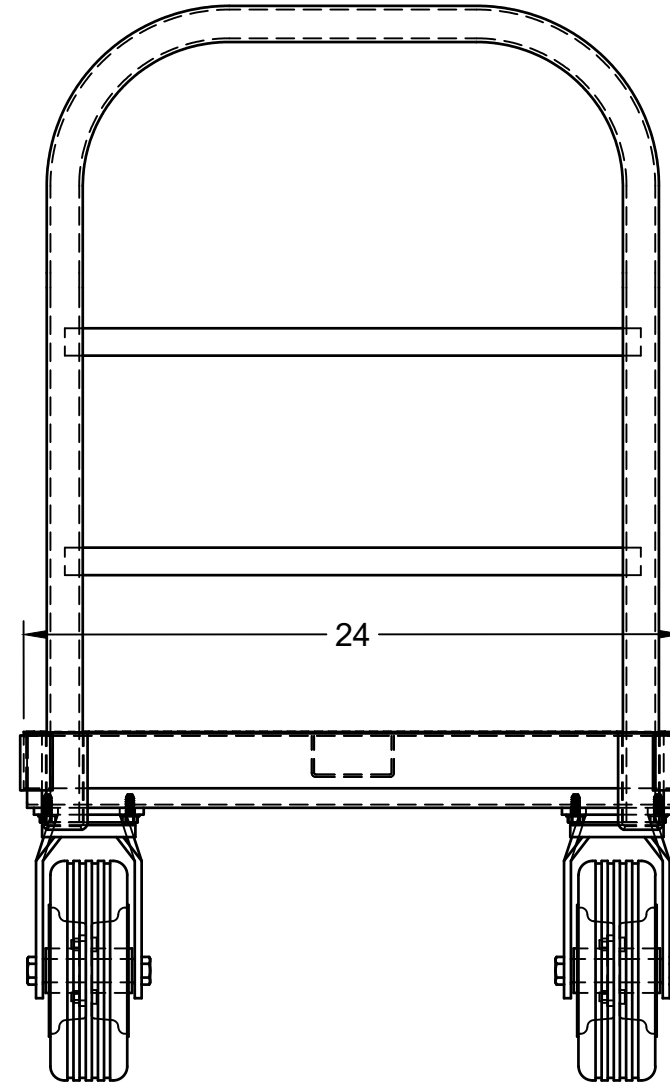

8" Full pneumatic casters
2 rigid & 2 swivel

**FIRST PART
APPROVAL REQUIRED**

APPROVED BY _____
DATE _____

		PROJECT			
		Platform truck			
		TITLE			
		Platform truck - 1,200# capacity 36"L x 24"W x 12 3/4" (deck height) w/8" pneumatic tires & non slip deck			
APPROVED	SIZE	CODE	DWG NO	REV	
CHECKED	B		10297T		
DRAWN	Jesse Pifer	1/30/2024	SCALE 1:7.	WEIGHT 89 lbs	SHEET 1/1