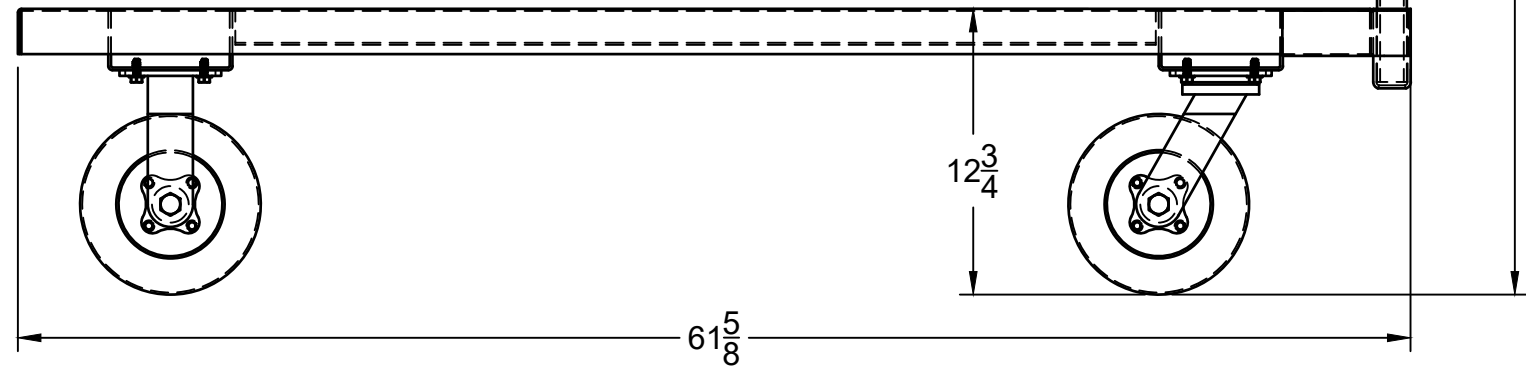

8" full pneumatic casters
2 rigid & 2 swivel

(39 1/8)

FIRST PART
APPROVAL REQUIRED

APPROVED BY _____
DATE _____

PROJECT

Platform truck

TITLE

Platform truck - 1,200# capacity
60"L x 30"W x 12 3/4" (deck height)
w/8" pneumatic tires

APPROVED

CHECKED

DRAWN

Jesse Pifer

1/30/2024

SIZE

B

CODE

B

DWG NO

10284T

REV

SCALE 1:8

WEIGHT 120 lbs

SHEET 1/1