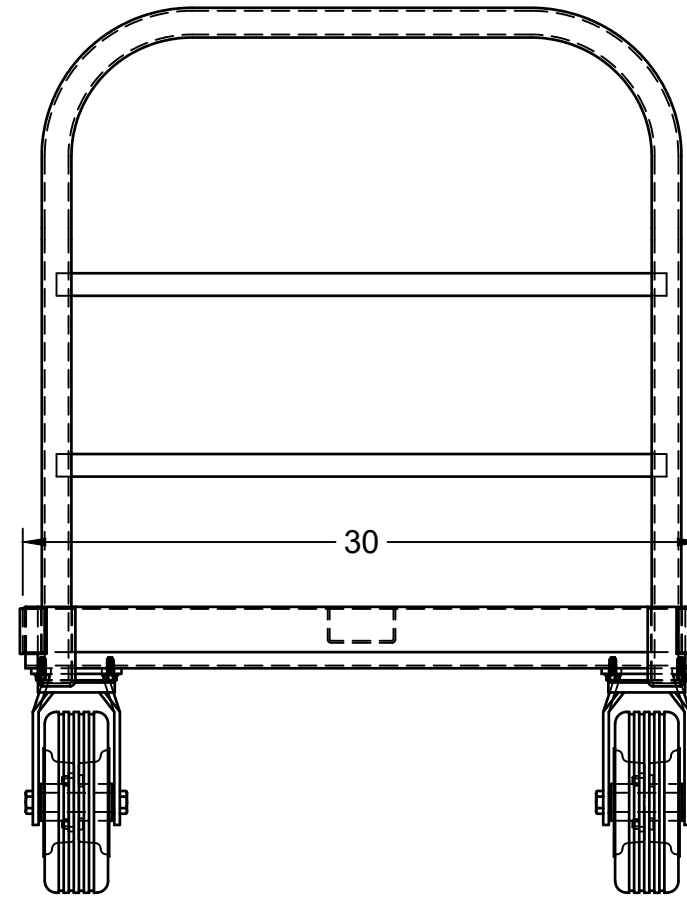

8" full pneumatic casters
2 rigid & 2 swivel

(39 1/8)

FIRST PART
APPROVAL REQUIRED

APPROVED BY _____
DATE _____

PROJECT

Platform truck

TITLE

Platform truck - 1,200# capacity
60"L x 30"W x 12 3/4" (deck height)
w/8" pneumatic tires

APPROVED

CHECKED

DRAWN

Jesse Pifer

1/30/2024

SIZE

B

CODE

B

DWG NO

10284T

REV

SCALE 1:8

WEIGHT 120 lbs

SHEET 1/1