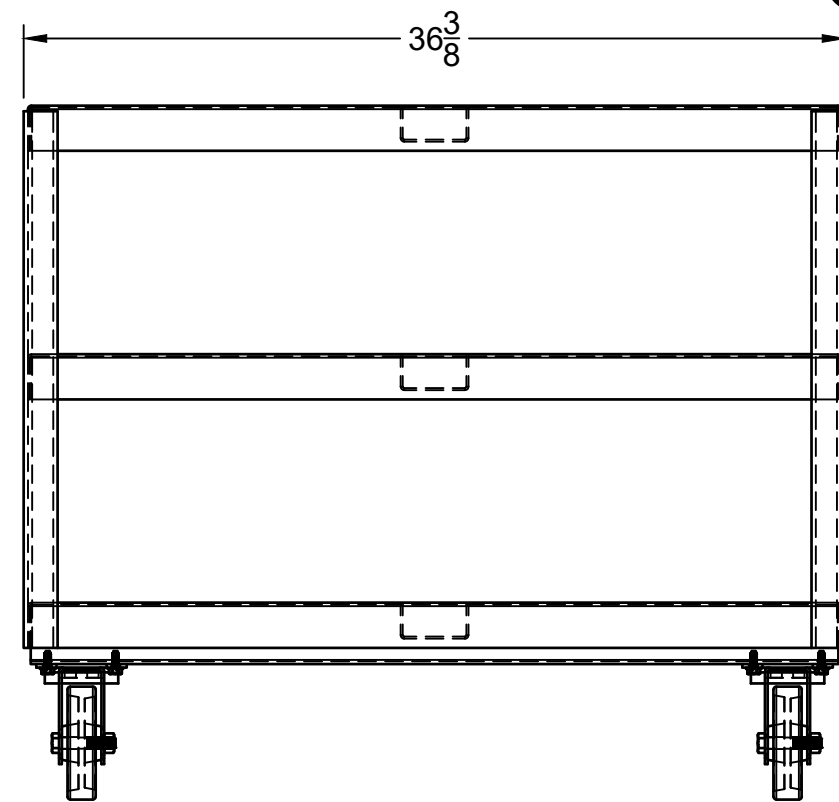

5x1¼ PU casters
2 swivel & 2 rigid

**FIRST PART
APPROVAL REQUIRED**

APPROVED BY _____
DATE _____

PROJECT

Portable work bench

TITLE

Portable work bench - 1,000# capacity
72"L x 36"W x 30 3/4"H (3 shelves)

w/5x1 1/4 polyurethane casters

Heavy

DWG NO

102695

SCALE 1:8.25

WEIGHT 287 lbs

REV

SHEET 1/1